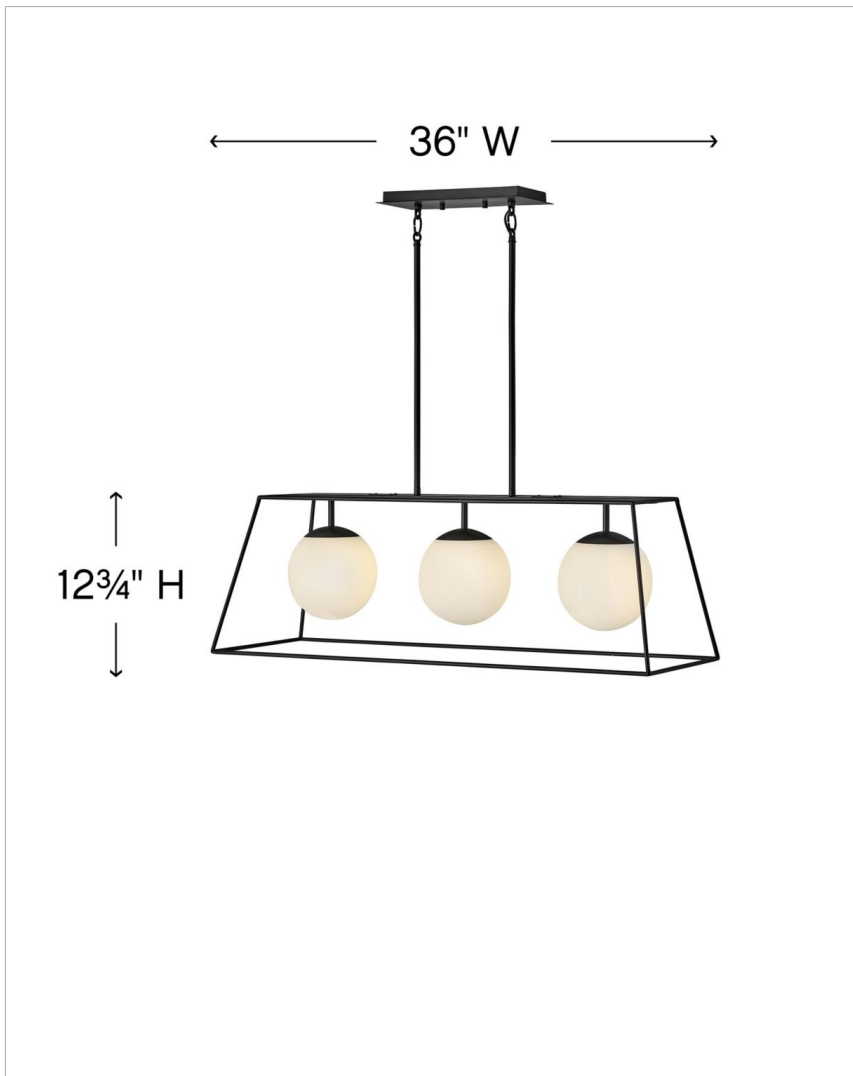

JONAS

4376BK

THREE LIGHT LINEAR

Jonas is a maestro of mid-century modern design. Eye-catching etched glass globes are centered within a modern open frame of solid steel in either Heritage Brass or Black, creating a sleek timeless form infused with retro flair.

DETAILS	
FINISH:	Black
MATERIAL:	Steel
GLASS:	Etched Opal

DIMENSIONS	
WIDTH:	36"
HEIGHT:	12.8"
DEPTH:	13"
WEIGHT:	13.5 lbs.
TOP TO OUTLET:	0"

LIGHT SOURCE	
LIGHT SOURCE:	Socket
WATTAGE:	3-100w Med.
VOLTAGE:	120v

MOUNTING	
CANOPY:	5.25"W X 11.25"L
LEAD WIRE:	1 X 120"
MAX HEIGHT:	47"

SHIPPING	
CARTON LENGTH:	36"
CARTON WIDTH:	16"
CARTON HEIGHT:	15"
CARTON WEIGHT:	20.7 lbs.

PRODUCT DETAILS:

- This fixture includes multiple down stems in various lengths to customize the installation height, including two 6" stems and four 12" stems.
- Suitable for use in dry (indoor) locations as defined by NEC and CEC. Meets United States UL Underwriters Laboratories & CSA Canadian Standards Association Product Safety Standards
- Distinctive mid-century modern elements merge with sleek and timeless forms for a vintage vibe with modern flair
- Striking black finish enhances design
- Please refer to Hinkley's Warranty for complete product warranty details; some warranty limitations may apply.