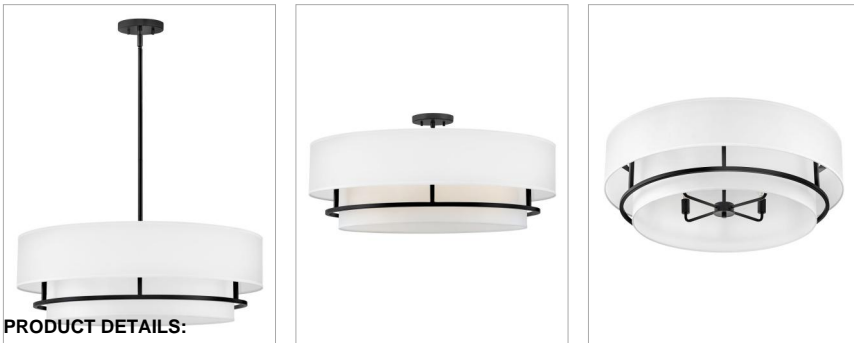

GRAHAM

38895BK

EXTRA LARGE CONVERTIBLE SEMI-FLUSH MOUNT

Handsome Graham is understated elegance, crafted with unique details making it the ultimate transitional semi-flush mount. Its welded frame is nestled between two off-white shades, in luminous faux parchment with a finished cluster visible from below. Graham is available in multiple finish options.

DETAILS	
FINISH:	Black
MATERIAL:	Steel
SHADE:	Faux Parchment

DIMENSIONS	
WIDTH:	30"
HEIGHT:	14"
WEIGHT:	5.1lb

LIGHT SOURCE	
LIGHT SOURCE:	LED Lamp
WATTAGE:	4-5w Cand. LED, 60w Equiv.
VOLTAGE:	120v

MOUNTING	
CANOPY:	5.25" Dia.
LEAD WIRE:	1 X 120"
MAX HEIGHT:	46.8

SHIPPING	
CARTON LENGTH:	33.3
CARTON WIDTH:	33.3
CARTON HEIGHT:	12.9
CARTON WEIGHT:	9.3

PRODUCT DETAILS:

- Suitable for use in dry (indoor) locations as defined by NEC and CEC. Meets United States UL Underwriters Laboratories & CSA Canadian Standards Association Product Safety Standards
- Classic, elegant lines and timeless details enhance a traditional space
- Striking black finish enhances design