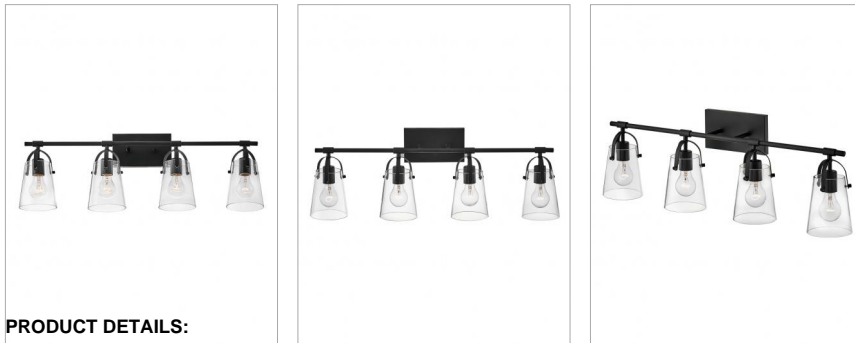

FOSTER

5134BK

FOUR LIGHT VANITY

Clean and airy, Foster breathes composed simplicity into a bath space. Softly tapered clear glass, suspended from an arched handle, adds pizzazz to its transitional shape. Ideal for filament bulbs.

DETAILS	
FINISH:	Black
MATERIAL:	Steel
GLASS:	Clear

DIMENSIONS	
WIDTH:	31.8"
HEIGHT:	10.8"
WEIGHT:	5.7 lbs.
BACK PLATE:	8"W x 4.5"H
EXTENSION:	6.5"
TOP TO OUTLET:	2.25"

LIGHT SOURCE	
LIGHT SOURCE:	Socket
WATTAGE:	4-100w Med.
VOLTAGE:	120v

SHIPPING	
CARTON LENGTH:	32.3"
CARTON WIDTH:	7.5"
CARTON HEIGHT:	13.3"
CARTON WEIGHT:	7.9 lbs.

PRODUCT DETAILS:

- Mounting hardware is hidden on the backplate to ensure a clean silhouette.
- Fixture can be mounted either up or down
- Suitable for use in damp locations as defined by NEC and CEC. Meets United States UL Underwriters Laboratories & CSA Canadian Standards Association Product Safety Standards
- Merging the best of traditional and modern elements, with a sophisticated and streamlined look
- Striking black finish enhances design
- Please refer to Hinkley's Warranty for complete product warranty details; some warranty limitations may apply.