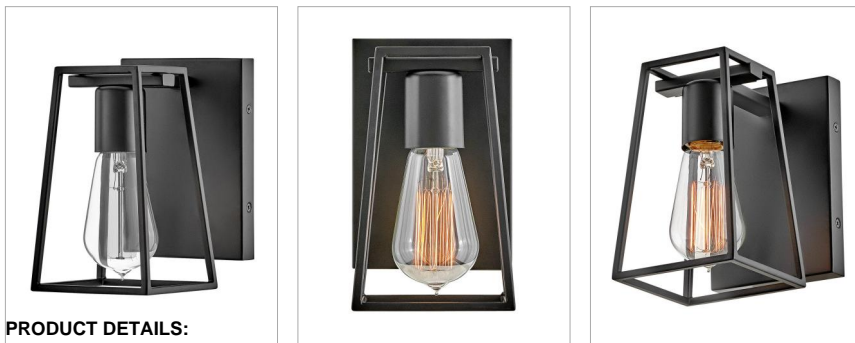

FILMORE

5160BK

SINGLE LIGHT VANITY

Filmore's open cage silhouette is a perfect showcase for vintage filament bulbs while offering a glimpse of its workhorse mentality. An industrial-inspired backplate and fitter ensure that effortless style reigns supreme. Filmore is sure to add no-nonsense function and a transitional spirit to any space and is available in a variety of finishes.

DETAILS	
FINISH:	Black
MATERIAL:	Steel

DIMENSIONS	
WIDTH:	4.5"
HEIGHT:	7.5"
WEIGHT:	1.5lb
BACK PLATE:	4.5"W X 6.5"H
EXTENSION:	6.8"
TOP TO OUTLET:	2.25"

LIGHT SOURCE	
LIGHT SOURCE:	LED Lamp
WATTAGE:	1-14w Med. LED, 100w Equiv.
VOLTAGE:	120v

SHIPPING	
CARTON LENGTH:	8
CARTON WIDTH:	6.5
CARTON HEIGHT:	9.5
CARTON WEIGHT:	2

PRODUCT DETAILS:

- Mounting hardware is hidden on the backplate to ensure a clean silhouette
- Fixture can be mounted either up or down
- Suitable for use in damp locations as defined by NEC and CEC. Meets United States UL Underwriters Laboratories & CSA Canadian Standards Association Product Safety Standards
- Ideal for vintage filament bulbs (not included)
- Angular lines, a bold finish, simple shape and sturdy details merge for a robust but pared down industrial design
- Striking black finish enhances design