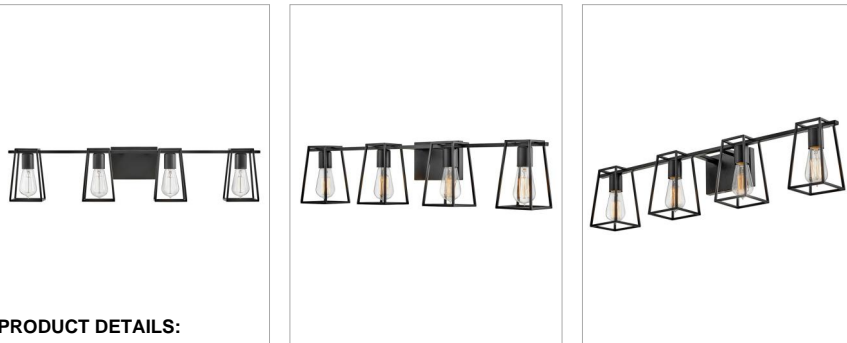

FILMORE

5164BK

FOUR LIGHT VANITY

Filmore's open cage silhouette is a perfect showcase for vintage filament bulbs while offering a glimpse of its workhorse mentality. An industrial-inspired backplate and fitter ensure that effortless style reigns supreme. Filmore is sure to add no-nonsense function and a transitional spirit to any space and is available in a variety of finishes.

DETAILS

FINISH:	Black
MATERIAL:	Steel

DIMENSIONS

WIDTH:	33.5"
HEIGHT:	7.5"
WEIGHT:	4.2lb
BACK PLATE:	6.5"W X 4.5"H
EXTENSION:	6.8"
TOP TO OUTLET:	2.25"

LIGHT SOURCE

LIGHT SOURCE:	LED Lamp
WATTAGE:	4-14w Med. LED, 100w Equiv.
VOLTAGE:	120v

SHIPPING

CARTON LENGTH:	35
CARTON WIDTH:	8
CARTON HEIGHT:	9.5
CARTON WEIGHT:	6

PRODUCT DETAILS:

- Mounting hardware is hidden on the backplate to ensure a clean silhouette
- Fixture can be mounted either up or down
- Suitable for use in damp locations as defined by NEC and CEC. Meets United States UL Underwriters Laboratories & CSA Canadian Standards Association Product Safety Standards
- Ideal for vintage filament bulbs (not included)
- Merging the best of traditional and modern elements, with a sophisticated and streamlined look
- Striking black finish enhances design