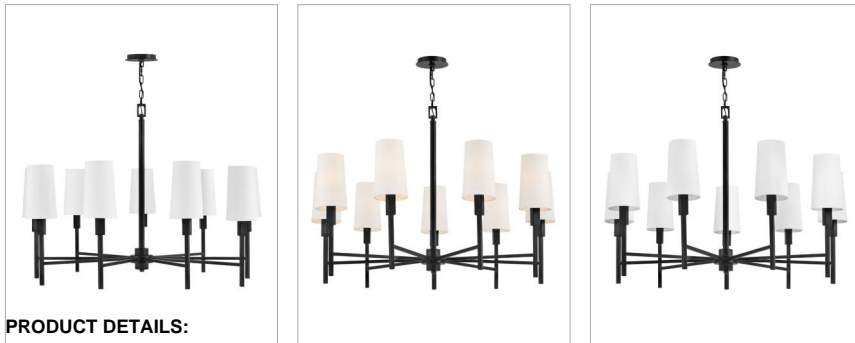

FENWICK

46456BK

LARGE CHANDELIER

Fenwick's chic, tailored aesthetic perfectly showcases its natural paper shades accentuated by bespoke, topstitched detailing. Square arms create dynamic angles complemented by a Heritage Brass or Black finish.

DETAILS	
FINISH:	Black
MATERIAL:	Steel
SHADE:	Natural Paper
SLOPE DEGREE:	90
DIMMABLE:	YES, WITH DIMMABLE LAMP (NOT INCLUDED)

DIMENSIONS	
WIDTH:	42"
HEIGHT:	29.8"
WEIGHT:	18.9lb

LIGHT SOURCE	
LIGHT SOURCE:	Socketed
WATTAGE:	9-5w Cand. LED, 60w Equiv.
VOLTAGE:	120v

MOUNTING	
CANOPY:	5" Dia.
LEAD WIRE:	1 X 144"

SHIPPING	
CARTON LENGTH:	40
CARTON WIDTH:	40
CARTON HEIGHT:	16.8
CARTON WEIGHT:	37.3

PRODUCT DETAILS:

- This item may be hung on a sloped ceiling
- This item may be hung on a sloped ceiling
- Suitable for use in dry (indoor) locations as defined by NEC and CEC. Meets United States UL Underwriters Laboratories & CSA Canadian Standards Association Product Safety Standards.
- Ideal for vintage filament bulbs (not included)
- This item may be hung on a sloped ceiling
- Merging the best of traditional and modern elements with a sophisticated and streamlined look