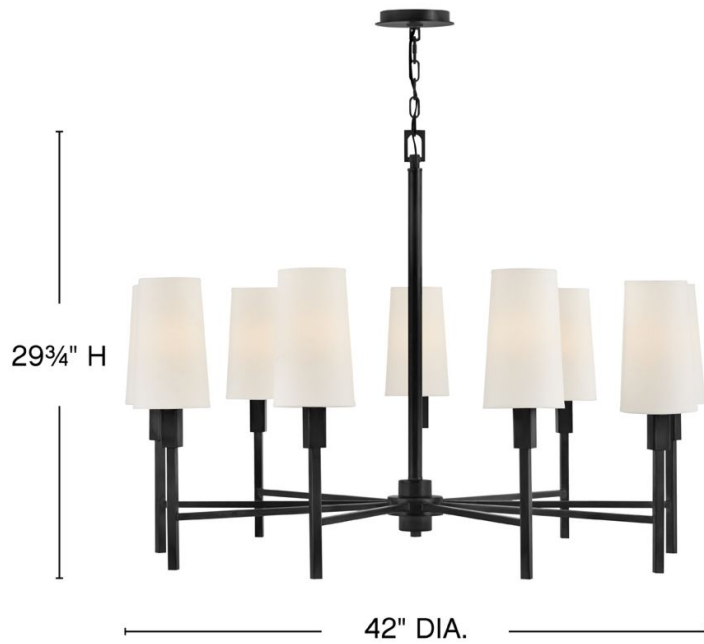

FENWICK

46456BK

LARGE CHANDELIER

Fenwick's chic, tailored aesthetic perfectly showcases its natural paper shades accentuated by bespoke, topstitched detailing. Square arms create dynamic angles complemented by a Heritage Brass or Black finish.

DETAILS	
FINISH:	Black
MATERIAL:	Steel
SHADE:	Natural Paper
SLOPE DEGREE:	90
DIMMABLE:	YES, WITH DIMMABLE LAMP (NOT INCLUDED)

DIMENSIONS	
WIDTH:	42"
HEIGHT:	29.8"
WEIGHT:	18.9lb

LIGHT SOURCE	
LIGHT SOURCE:	Socketed
WATTAGE:	9-5w Cand. LED, 60w Equiv.
VOLTAGE:	120v

MOUNTING	
CANOPY:	5" Dia.
LEAD WIRE:	1 X 144"

SHIPPING	
CARTON LENGTH:	40
CARTON WIDTH:	40
CARTON HEIGHT:	16.8
CARTON WEIGHT:	37.3

PRODUCT DETAILS:

- This item may be hung on a sloped ceiling
- This item may be hung on a sloped ceiling
- Suitable for use in dry (indoor) locations as defined by NEC and CEC. Meets United States UL Underwriters Laboratories & CSA Canadian Standards Association Product Safety Standards.
- Ideal for vintage filament bulbs (not included)
- This item may be hung on a sloped ceiling
- Merging the best of traditional and modern elements with a sophisticated and streamlined look