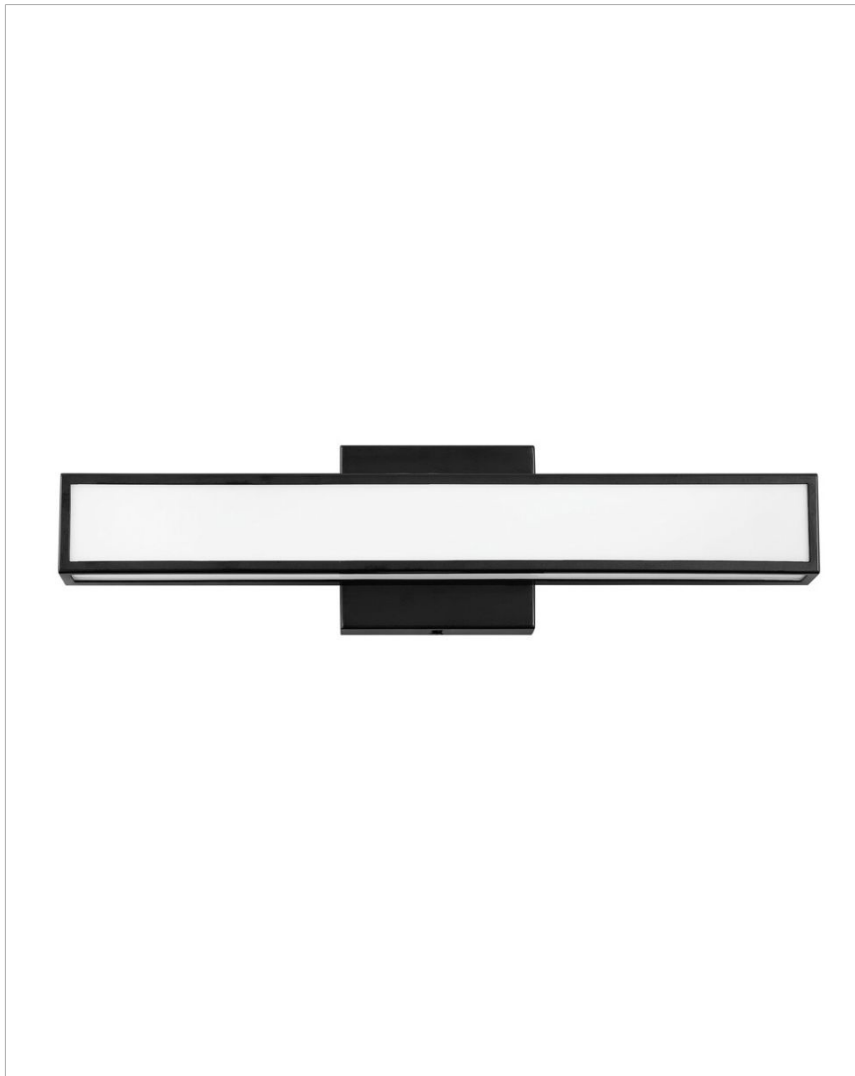

ALTO

51402BK

SMALL LED VANITY

Sleek and chic, the LED, ADA-compliant Alto effortlessly takes center stage. Mastering both form and function, Alto unifies energy-efficiency, durability and sophistication.

DETAILS	
FINISH:	Black
MATERIAL:	Steel
GLASS:	White Acrylic

DIMENSIONS	
WIDTH:	18"
HEIGHT:	4.8"
WEIGHT:	3 lbs.
BACK PLATE:	4.75" Sq.
EXTENSION:	3"
TOP TO OUTLET:	2.5"

LIGHT SOURCE	
LIGHT SOURCE:	Integrated LED
LED NAME:	E5140XD
WATTAGE:	26w LED *Included
VOLTAGE:	120v
COLOR TEMP:	3000
LUMENS:	2000
CRI:	95
INCANDESCENT EQUIVALENCY:	3 x 60w
DIMMABLE:	Yes - CL Type Dimmer (SSL7A)

SHIPPING	
CARTON LENGTH:	21"
CARTON WIDTH:	7.5"
CARTON HEIGHT:	6"
CARTON WEIGHT:	3 lbs.

PRODUCT DETAILS:

- Mounting hardware is hidden on the backplate to ensure a clean silhouette.
- Fixture can be mounted vertically
- Suitable for use in damp locations as defined by NEC and CEC. Meets United States UL Underwriters Laboratories & CSA Canadian Standards Association Product Safety Standards
- Meets California Energy Commission 2016 Title regulations/JA8
- Fixture is ADA compliant and adheres to the standards and guidelines listed by the Americans with Disabilities Act.
- Exclusively available in High Performance LED
- LED components carry a 5-year limited warranty
- Bold lines and a clean, minimalist style creates a modern look