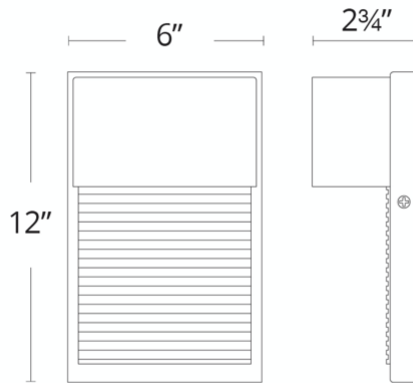

REPLACEMENT PARTS

RPL-GLA-2312 - Glass

WS-W2312

Model & Size	Color Temp	Finish	LED Watts	LED Lumens	Delivered Lumens
WS-W2312 12"	3000K	BK Black	8W	280	245

Example: **WS-W2312-BK**

•For 277V special order, add an "F" before the finish: WS-W2312F-BK