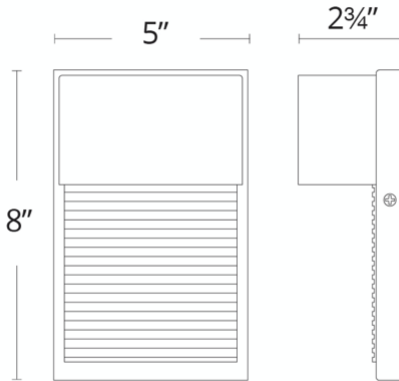

WS-W2308

REPLACEMENT PARTS

RPL-GLA-2308 - Glass

Model & Size	Color Temp	Finish	LED Watts	LED Lumens	Delivered Lumens
WS-W2308 8"	3000K	BK Black	8W	280	245

Example: **WS-W2308-BK**

•For 277V special order, add an "F" before the finish: WS-W2308F-BK

REPLACEMENT PARTS

RPL-GLA-2312 - Glass

WS-W2312

Model & Size	Color Temp	Finish	LED Watts	LED Lumens	Delivered Lumens
WS-W2312 12"	3000K	BK Black	8W	280	245

Example: **WS-W2312-BK**

•For 277V special order, add an "F" before the finish: WS-W2312F-BK