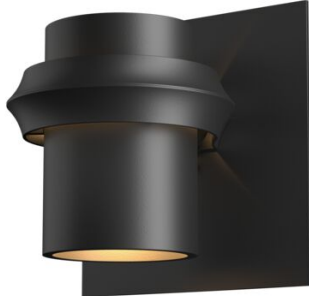

PRODUCT SPECIFICATIONS

Twilight Dark Sky Friendly Outdoor Sconce

Base Item #304903
Configured Item #304903-1004
304903-SKT-10

FINISH
Coastal Black - 10

LAMPING
Incandescent

OPTIONS

FINISH

- Coastal Black - 10
Coastal Natural Iron - 20
Coastal Gold - 70
Coastal Mahogany - 73
Coastal Bronze - 75
Coastal Dark Smoke - 77
Coastal Burnished Steel - 78

LAMPING

Incandescent

SPECIFICATIONS

Twilight Dark Sky Friendly Outdoor Sconce

Base Item #: 304903
Configured Item #: 304903-1004
304903-SKT-10

Aluminum direct wire exterior wall sconce. Additional cover cap for Dark Sky Friendly option included.