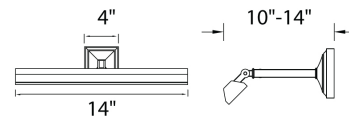

Fixture Type: _____

Catalog Number: _____

Project: _____

Location: _____

Hemingway Picture Light 2700K

Model & Size	Color Temp & CRI	Watt	LED Lumens	Delivered Lumens	Finish
PL-LED14	2700K 90	9.4W	595	354	AN Antique Nickel
PL-LED24		16.9W	1186	675	BB Burnished Brass PN Polished Nickel RB Rubbed Bronze

Example: **PL-LED14-27-AN**

DESCRIPTION

Recognized by the Lighting for Tomorrow LED luminaire design competition, Hemmingway illuminates fine artwork utilizing the optimal spectrum of colors. Unlike conventional luminaires, these LED picture lights provide full spectrum illumination without damaging infrared and ultraviolet rays. Available in four designer finishes and two sizes to complement upscale art framing.

FEATURES

- Chronophoton Technology preserves artwork while providing vibrant color rendering
- Head rotates 90° up or down and extends out 14 1/2" from mounting surface
- Replaceable LED module
- For portable models, 8 foot cord & plug with 18 inch wire cover in matching finish included
- Transformer installed within the Junction Box, transformer dimension: 2.00" x 1.38" x 1.02"
- 5 year warranty

SPECIFICATIONS

Construction:	Brass hardware with polycarbonate diffuser
Power:	16.9W, 9.4W
Input:	120 VAC, 50/60Hz
Dimming:	ELV: 100-10%
Rated Life:	70000 Hours
Finish:	Burnished Brass, Polished Nickel, Rubbed Bronze, Antique Nickel
Operating Temp:	-4°F to 104°F (-20°C to 40°C)
Standards:	ETL, cETL, Damp Location Listed

FINISHES

LINE DRAWING

PL-LED14