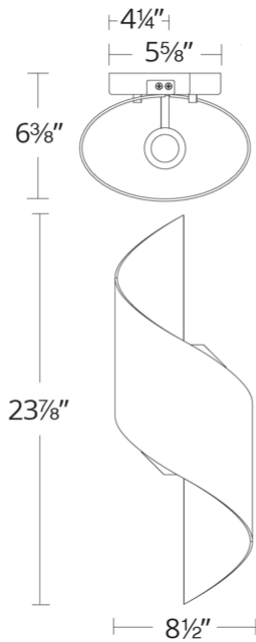

Model & Size	Color Temp	Finish	LED Watts	LED Lumens	Delivered Lumens
WS-W34517 17"	3000K	BZ Bronze	8.5W	327	211
	3000K	GH Graphite	8.5W	327	211

Example: **WS-W34517-GH**

For custom requests please contact customs@modernforms.com