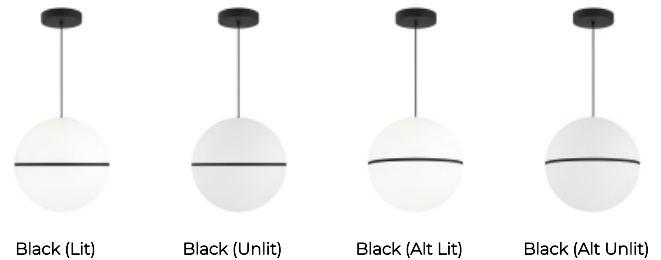

HANEA X-LARGE PENDANT

VISUAL COMFORT & CO.

PRODUCT FEATURES

- Inspired by mid-century design, the Hanea Grande Pendant celebrates the spherical geometry with an accent band
- Molded acrylic diffuser
- This item is made of natural brass. It is a living finish that will patina and warm with age which adds richness. If it gets an uneven patina or spots, a brass cleaner can restore the finish
- Collection includes Line- and Low-Voltage Pendants
- Includes 12 feet of field-cuttable black cloth cord
- Protected by a 5-year warranty. Please visit the "About Us" Page on techlighting.com for more for warranty details

LAMPING

Includes 57 watts, 4648 total delivered lumens, 3000K LED modules. Dimmable with most LED compatible ELV and TRIAC dimmers. Ships with 12 feet of field-cuttable black cloth cord. 120V.

Brass (Lit)

Black (Lit)

Black (Unlit)

Black (Alt Lit)

Black (Alt Unlit)

To view all available finish options, please visit techlighting.com

ORDERING INFORMATION

700TDHNE	LENGTH (A)	FINISH	LAMP
	18 18"	C CHROME NB NATURAL BRASS B NIGHTSHADE BLACK	-LED930 INTEGRATED LED 90 CRI 3000K 120V

700TDHNE _____

JOB NAME _____

NOTES _____

HANEA X-LARGE PENDANT

VISUAL COMFORT & CO.

SPECIFICATIONS

PRIMARY MATERIAL	Aluminum or Brass
SHADE MATERIAL	Acrylic
NET WEIGHT	17 lbs
HEIGHT	18in
WIDTH	18in
LENGTH	18in
UP LIGHT / DOWN LIGHT / BOTH?	
WET LISTED	
DAMP LISTED	
DRY LISTED	
MIN. HANGING HEIGHT	18.7in
MAX HANGING HEIGHT	162.7in
TOTAL CORD LENGTH	144in
TOTAL STEM LENGTH	
STEM QTY	
SLOPED CEILING ADAPTABLE?	Yes 45° Max
GENERAL LISTING	ETL Listed
INCLUDES	