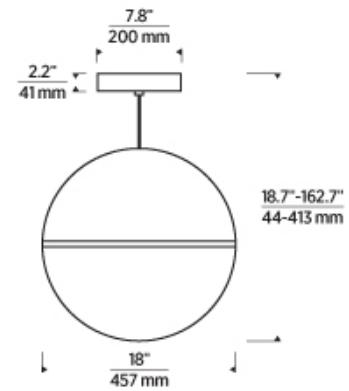

700TDHNE _____

JOB NAME _____

NOTES _____

HANEA X-LARGE PENDANT

VISUAL COMFORT & CO.

SPECIFICATIONS

PRIMARY MATERIAL	Aluminum or Brass
SHADE MATERIAL	Acrylic
NET WEIGHT	17 lbs
HEIGHT	18in
WIDTH	18in
LENGTH	18in
UP LIGHT / DOWN LIGHT / BOTH?	
WET LISTED	
DAMP LISTED	
DRY LISTED	
MIN. HANGING HEIGHT	18.7in
MAX HANGING HEIGHT	162.7in
TOTAL CORD LENGTH	144in
TOTAL STEM LENGTH	
STEM QTY	
SLOPED CEILING ADAPTABLE?	Yes 45° Max
GENERAL LISTING	ETL Listed
INCLUDES	