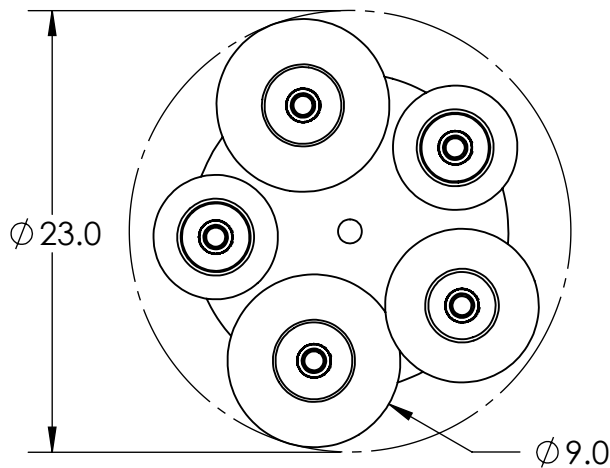

Collection: MISTO

Product #: CHB0048-05

HAND BLOWN GLASS DIMENSIONS MAY VARY UP TO 1"

All dimensions are in inches unless stated otherwise

Bulbs Not Included Visit hammertonstudio.com for product options and specifications.

2/20/2020 ©

Mounting Packet: W	Electrical Type: INCANDESCENT
Approximate lbs.: 30	Bulb Qty: 5 Bulb Type: A19
Finish: SEE WEB SITE FOR OPTIONS	Wattage: 40 Voltage: 120
Top Diffuser: CLOSED	Socket Type: MEDIUM BASE, E26
Bottom Diffuser: OPEN	UL Location: DRY

All fixtures created by Hammerton are handcrafted by artisans. Dimensions may vary up to 7/8".

© Copyright 2020. All rights in design, detail or invention of this drawing are reserved as the property of Hammerton. Any imitation or adaptation without written consent is strictly prohibited.