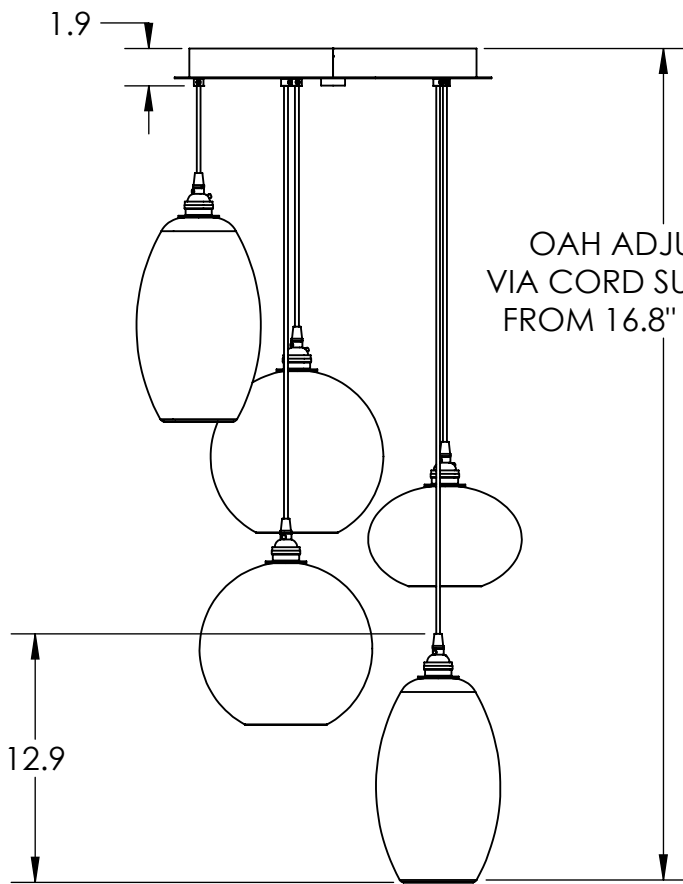

Collection: MISTO

Product #: CHB0048-05

HAND BLOWN GLASS DIMENSIONS MAY VARY UP TO 1"

All dimensions are in inches unless stated otherwise

Bulbs Not Included Visit hammertonstudio.com for product options and specifications.

2/20/2020 ©

Mounting Packet: W	Electrical Type: INCANDESCENT
Approximate lbs.: 30	Bulb Qty: 5 Bulb Type: A19
Finish: SEE WEB SITE FOR OPTIONS	Wattage: 40 Voltage: 120
Top Diffuser: CLOSED	Socket Type: MEDIUM BASE, E26
Bottom Diffuser: OPEN	UL Location: DRY

All fixtures created by Hammerton are handcrafted by artisans. Dimensions may vary up to 7/8".

© Copyright 2020. All rights in design, detail or invention of this drawing are reserved as the property of Hammerton. Any imitation or adaptation without written consent is strictly prohibited.