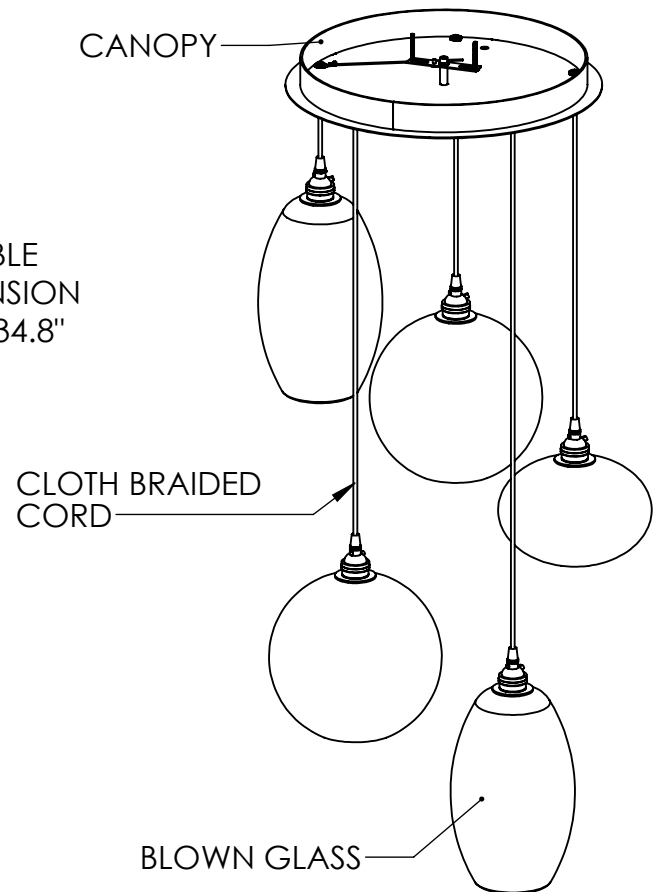

Collection: MISTO

Product #: CHB0048-05

HAND BLOWN GLASS DIMENSIONS MAY VARY UP TO 1"

All dimensions are in inches unless stated otherwise

Bulbs Not Included Visit hammertonstudio.com for product options and specifications.

2/20/2020 ©

Mounting Packet: W	Electrical Type: INCANDESCENT
Approximate lbs.: 30	Bulb Qty: 5 Bulb Type: A19
Finish: SEE WEB SITE FOR OPTIONS	Wattage: 40 Voltage: 120
Top Diffuser: CLOSED	Socket Type: MEDIUM BASE, E26
Bottom Diffuser: OPEN	UL Location: DRY

All fixtures created by Hammerton are handcrafted by artisans. Dimensions may vary up to 7/8".

© Copyright 2020. All rights in design, detail or invention of this drawing are reserved as the property of Hammerton. Any imitation or adaptation without written consent is strictly prohibited.