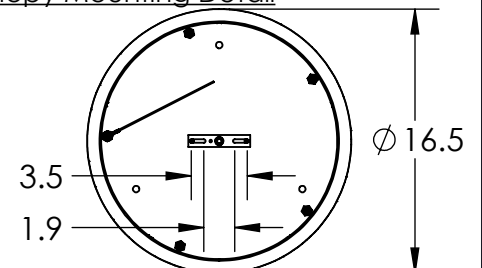

Canopy Mounting Detail

MOUNTS DIRECTLY TO J-BOX