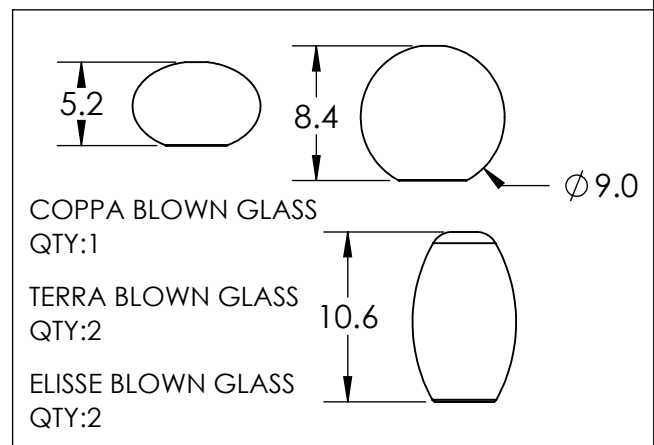

Collection: MISTO

Product #: CHB0048-05

HAND BLOWN GLASS DIMENSIONS MAY VARY UP TO 1"

All dimensions are in inches unless stated otherwise

Bulbs Not Included Visit hammertonstudio.com for product options and specifications.

2/20/2020 ©

Mounting Packet: W	Electrical Type: INCANDESCENT
Approximate lbs.: 30	Bulb Qty: 5 Bulb Type: A19
Finish: SEE WEB SITE FOR OPTIONS	Wattage: 40 Voltage: 120
Top Diffuser: CLOSED	Socket Type: MEDIUM BASE, E26
Bottom Diffuser: OPEN	UL Location: DRY

All fixtures created by Hammerton are handcrafted by artisans. Dimensions may vary up to 7/8".

© Copyright 2020. All rights in design, detail or invention of this drawing are reserved as the property of Hammerton. Any imitation or adaptation without written consent is strictly prohibited.