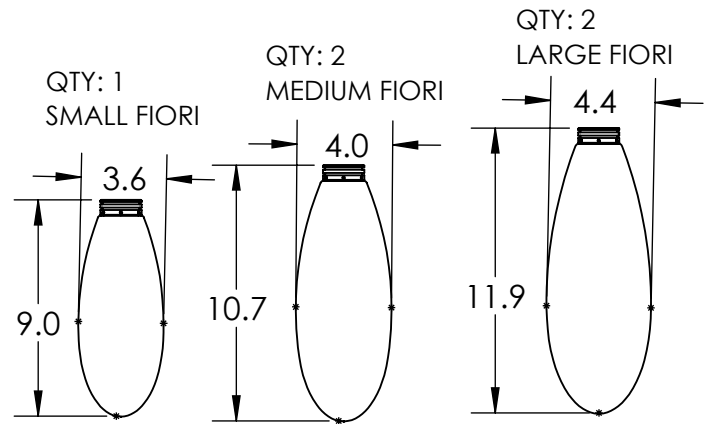

Collection: FIORI

Product #: CHB0071-05

FIORI GLASS COUNT

All dimensions are shown in inches unless otherwise stated. Visit hammertonstudio.com for product options.

12/21/2020 (A)

Mounting Packet: W	Weight(lbs.): 16	Electrical Type: LED	CCT: SEE WEBSITE	
UL Location: DRY		Elec. Qty: 5	Wattage: 26	Voltage: 120
Finish: SEE WEBSITE FOR OPTIONS		Source Lumens: Ambient:1710	Down:1710	
Top Diffuser: N/A		Dimmable: Forward/Reverse Phase To 1%		
Bottom Diffuser: GLASS		CRI: 93+	Power Factor: >0.9	

Canopy Mounting Detail

MOUNTS DIRECTLY TO J-BOX

All Hammerton fixtures are handcrafted by artisans. Subtle imperfections reflect the mark of the artisan and should be expected in any handcrafted product. Dimensions may vary up to 7/8".