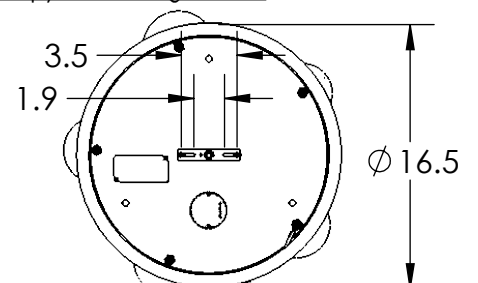

Collection: FIORI

Product #: CHB0071-05

FIORI GLASS COUNT

All dimensions are shown in inches unless otherwise stated. Visit hammertonstudio.com for product options.

12/21/2020 (A)

Mounting Packet: W	Weight(lbs.): 16	Electrical Type: LED	CCT: SEE WEBSITE	
UL Location: DRY		Elec. Qty: 5	Wattage: 26	Voltage: 120
Finish: SEE WEBSITE FOR OPTIONS		Source Lumens: Ambient:1710	Down:1710	
Top Diffuser: N/A		Dimmable: Forward/Reverse Phase To 1%		
Bottom Diffuser: GLASS		CRI: 93+	Power Factor: >0.9	

Canopy Mounting Detail

MOUNTS DIRECTLY TO J-BOX

All Hammerton fixtures are handcrafted by artisans. Subtle imperfections reflect the mark of the artisan and should be expected in any handcrafted product. Dimensions may vary up to 7/8".