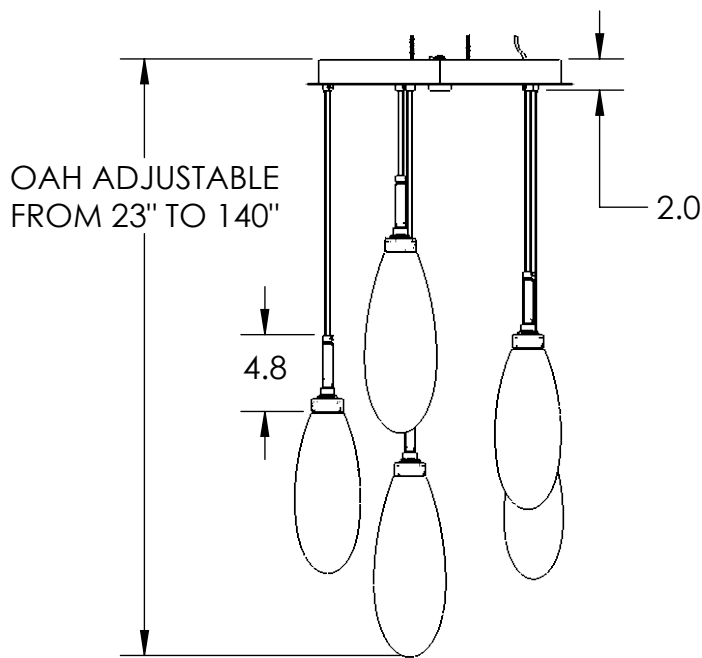

Collection: FIORI

Product #: CHB0071-05

FIORI GLASS COUNT

All dimensions are shown in inches unless otherwise stated. Visit hammertonstudio.com for product options.

12/21/2020 (A)

Mounting Packet: W	Weight(lbs.): 16	Electrical Type: LED	CCT: SEE WEBSITE	
UL Location: DRY		Elec. Qty: 5	Wattage: 26	Voltage: 120
Finish: SEE WEBSITE FOR OPTIONS		Source Lumens: Ambient:1710	Down:1710	
Top Diffuser: N/A		Dimmable: Forward/Reverse Phase To 1%		
Bottom Diffuser: GLASS		CRI: 93+	Power Factor: >0.9	

Canopy Mounting Detail

MOUNTS DIRECTLY TO J-BOX

All Hammerton fixtures are handcrafted by artisans. Subtle imperfections reflect the mark of the artisan and should be expected in any handcrafted product. Dimensions may vary up to 7/8".