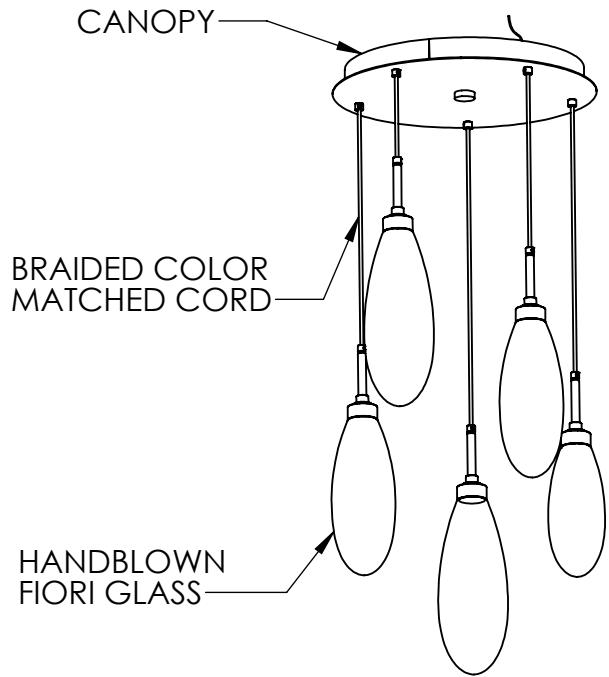

Collection: FIORI

Product #: CHB0071-05

FIORI GLASS COUNT

All dimensions are shown in inches unless otherwise stated. Visit hammertonstudio.com for product options.

12/21/2020 (A)

Mounting Packet: W	Weight(lbs.): 16	Electrical Type: LED	CCT: SEE WEBSITE	
UL Location: DRY		Elec. Qty: 5	Wattage: 26	Voltage: 120
Finish: SEE WEBSITE FOR OPTIONS		Source Lumens: Ambient:1710	Down:1710	
Top Diffuser: N/A		Dimmable: Forward/Reverse Phase To 1%		
Bottom Diffuser: GLASS		CRI: 93+	Power Factor: >0.9	

Canopy Mounting Detail

MOUNTS DIRECTLY TO J-BOX

All Hammerton fixtures are handcrafted by artisans. Subtle imperfections reflect the mark of the artisan and should be expected in any handcrafted product. Dimensions may vary up to 7/8".