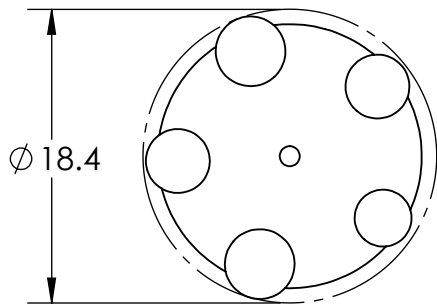

Collection: FIORI

Product #: CHB0071-05

FIORI GLASS COUNT

All dimensions are shown in inches unless otherwise stated. Visit hammertonstudio.com for product options.

12/21/2020 (A)

Mounting Packet: W	Weight(lbs.): 16	Electrical Type: LED	CCT: SEE WEBSITE	
UL Location: DRY		Elec. Qty: 5	Wattage: 26	Voltage: 120
Finish: SEE WEBSITE FOR OPTIONS		Source Lumens: Ambient:1710	Down:1710	
Top Diffuser: N/A		Dimmable: Forward/Reverse Phase To 1%		
Bottom Diffuser: GLASS		CRI: 93+	Power Factor: >0.9	

Canopy Mounting Detail

MOUNTS DIRECTLY TO J-BOX

All Hammerton fixtures are handcrafted by artisans. Subtle imperfections reflect the mark of the artisan and should be expected in any handcrafted product. Dimensions may vary up to 7/8".