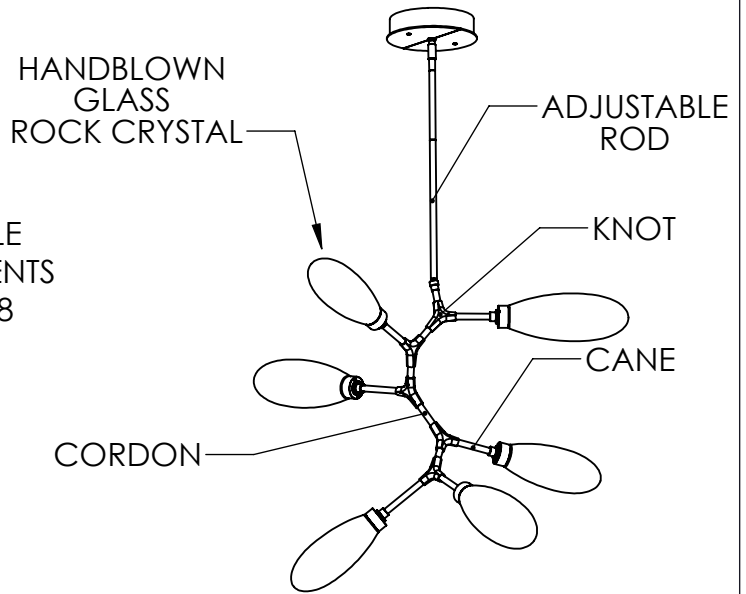

Collection: FIORI

Product #: CHB0071-VA

**DIMENSIONS OF THE FIXTURE MAY VARY
BASED ON POSITION OF KNOTS**

FIORI GLASS COUNT

QTY: 3

SMALL FIORI

QTY: 3

MEDIUM FIORI

All dimensions are shown in inches unless otherwise stated.
Visit hammertonstudio.com for product options.

12/21/2020 (A)

Mounting Packet: T	Weight(lbs.): 25	Electrical Type: LED	CCT: SEE WEBSITE
UL Location: DRY	Elec. Qty: 6	Wattage: 16	Voltage: 120
Finish: SEE WEB SITE FOR OPTIONS	Source Lumens:	Ambient: 1080	Down: -----
Top Diffuser: CLOSED GLASS	Dimmable:	Forward/Reverse Phase To 1%	
Bottom Diffuser: CLOSED GLASS	CRI: 93+	Power Factor: >0.9	

All fixtures created by Hammerton are handcrafted by artisans. Dimensions may vary up to 7/8".

© Copyright 2019. All rights in design, detail or invention of this drawing are reserved as the property of Hammerton. Any imitation or adaptation without written consent is strictly prohibited.