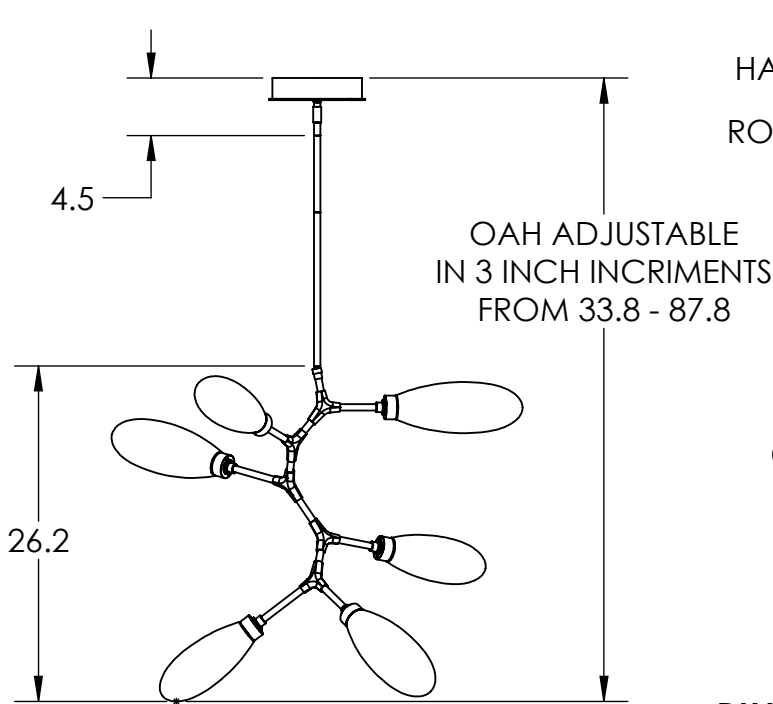

Collection: FIORI

Product #: CHB0071-VA

**DIMENSIONS OF THE FIXTURE MAY VARY
BASED ON POSITION OF KNOTS**

FIORI GLASS COUNT

QTY: 3

SMALL FIORI

QTY: 3

MEDIUM FIORI

All dimensions are shown in inches unless otherwise stated.
Visit hammertonstudio.com for product options.

12/21/2020 (A)

Mounting Packet: T	Weight(lbs.): 25	Electrical Type: LED	CCT: SEE WEBSITE
UL Location: DRY	Elec. Qty: 6	Wattage: 16	Voltage: 120
Finish: SEE WEB SITE FOR OPTIONS	Source Lumens:	Ambient: 1080	Down: -----
Top Diffuser: CLOSED GLASS	Dimmable:	Forward/Reverse Phase To 1%	
Bottom Diffuser: CLOSED GLASS	CRI: 93+	Power Factor: >0.9	

All fixtures created by Hammerton are handcrafted by artisans. Dimensions may vary up to 7/8".

© Copyright 2019. All rights in design, detail or invention of this drawing are reserved as the property of Hammerton. Any imitation or adaptation without written consent is strictly prohibited.