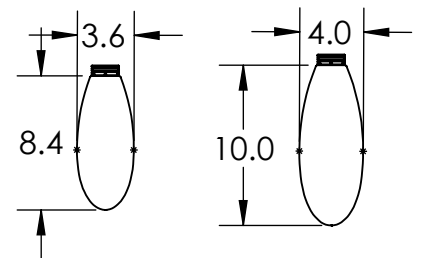

Collection: FIORI

Product #: CHB0071-VA

**DIMENSIONS OF THE FIXTURE MAY VARY
BASED ON POSITION OF KNOTS**

FIORI GLASS COUNT

QTY: 3

SMALL FIORI

QTY: 3

MEDIUM FIORI

All dimensions are shown in inches unless otherwise stated.
Visit hammertonstudio.com for product options.

12/21/2020 (A)

Mounting Packet: T	Weight(lbs.): 25	Electrical Type: LED	CCT: SEE WEBSITE
UL Location: DRY	Elec. Qty: 6	Wattage: 16	Voltage: 120
Finish: SEE WEB SITE FOR OPTIONS	Source Lumens:	Ambient: 1080	Down: -----
Top Diffuser: CLOSED GLASS	Dimmable:	Forward/Reverse Phase To 1%	
Bottom Diffuser: CLOSED GLASS	CRI: 93+	Power Factor: >0.9	

All fixtures created by Hammerton are handcrafted by artisans. Dimensions may vary up to 7/8".

© Copyright 2019. All rights in design, detail or invention of this drawing are reserved as the property of Hammerton. Any imitation or adaptation without written consent is strictly prohibited.