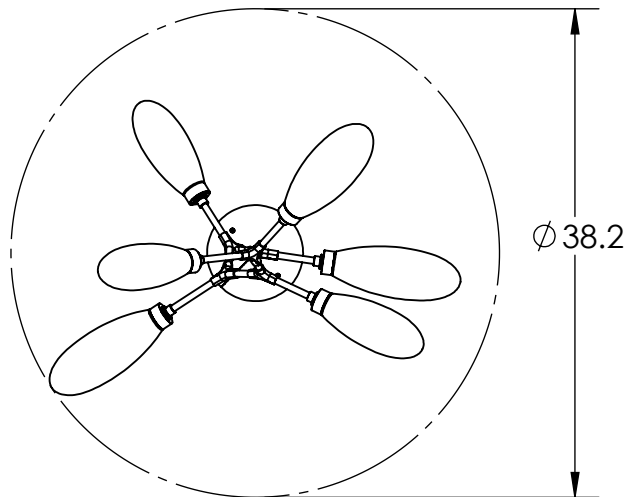

Collection: FIORI

Product #: CHB0071-VA

**DIMENSIONS OF THE FIXTURE MAY VARY
BASED ON POSITION OF KNOTS**

FIORI GLASS COUNT

QTY: 3

SMALL FIORI

QTY: 3

MEDIUM FIORI

All dimensions are shown in inches unless otherwise stated.
Visit hammertonstudio.com for product options.

12/21/2020 (A)

Mounting Packet: T	Weight(lbs.): 25	Electrical Type: LED	CCT: SEE WEBSITE
UL Location: DRY	Elec. Qty: 6	Wattage: 16	Voltage: 120
Finish: SEE WEB SITE FOR OPTIONS	Source Lumens:	Ambient: 1080	Down: -----
Top Diffuser: CLOSED GLASS	Dimmable:	Forward/Reverse Phase To 1%	
Bottom Diffuser: CLOSED GLASS	CRI: 93+	Power Factor: >0.9	

All fixtures created by Hammerton are handcrafted by artisans. Dimensions may vary up to 7/8".

© Copyright 2019. All rights in design, detail or invention of this drawing are reserved as the property of Hammerton. Any imitation or adaptation without written consent is strictly prohibited.