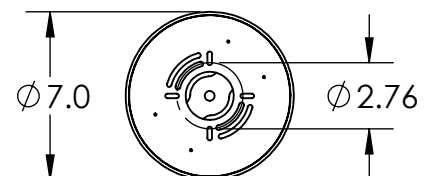

Canopy Mounting Detail

MOUNTS DIRECTLY TO J-BOX