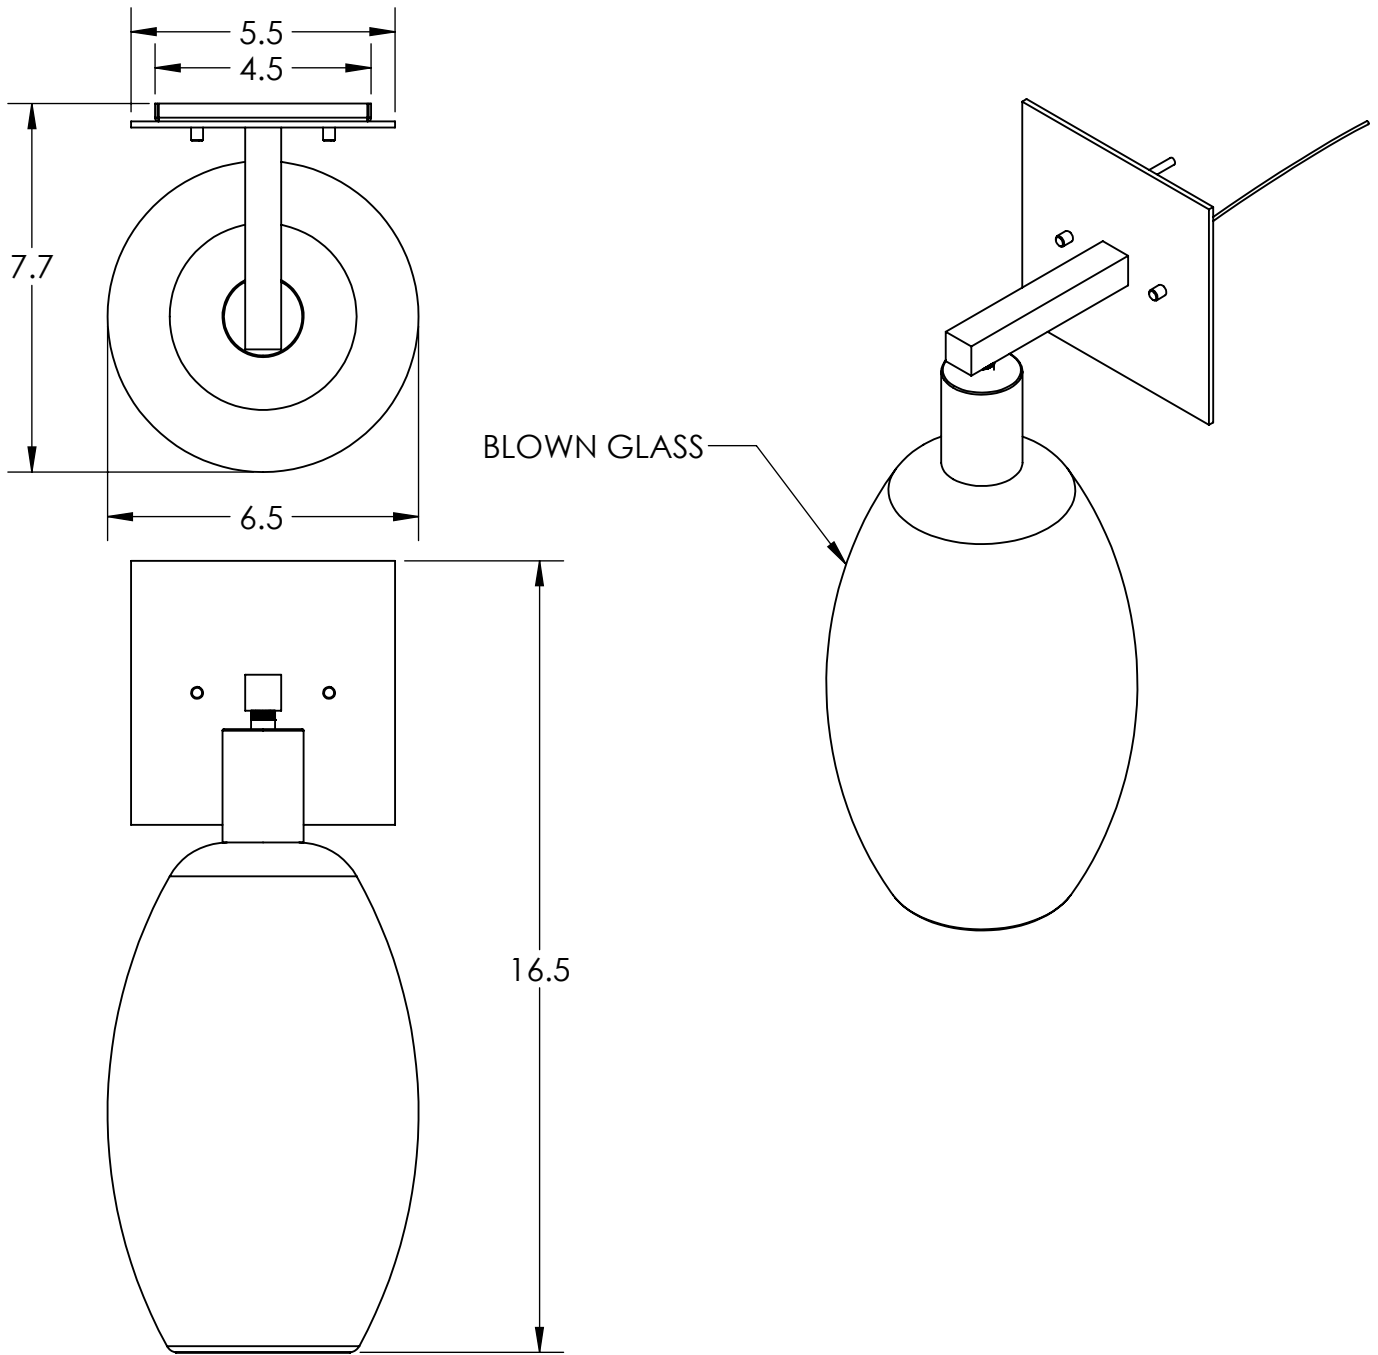

Collection: ELLISSE

Product #: IDB0035-16

HAND BLOWN GLASS MAY VARY UP TO 1"

*Bulbs Not Included*

Visit [hammertonstudio.com](http://hammertonstudio.com) for product options and specifications.

6/13/2016 (A)

Mounting Packet: U	Electrical Type: INCANDESCENT
Approximate lbs.: 7	Bulb Qty: 1 Bulb Type: A
Finish: SEE WEB SITE FOR OPTIONS	Wattage: 40 Voltage: 120
Top Diffuser: CLOSED	Socket Type: MEDIUM, E26 BASE
Bottom Diffuser: OPEN	UL Location: DRY

### Mounting Detail

MOUNTS DIRECTLY TO J-BOX

All fixtures created by Hammerton are handcrafted by artisans. Dimensions may vary up to 7/8".

© Copyright 2016. All rights in design, detail or invention of this drawing are reserved as the property of Hammerton. Any imitation or adaptation without written consent is strictly prohibited.