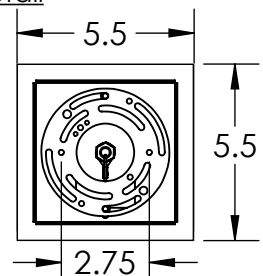

Collection: ELLISSE

Product #: IDB0035-16

HAND BLOWN GLASS MAY VARY UP TO 1"

*Bulbs Not Included*

Visit [hammertonstudio.com](http://hammertonstudio.com) for product options and specifications.

6/13/2016 (A)

Mounting Packet: U	Electrical Type: INCANDESCENT
Approximate lbs.: 7	Bulb Qty: 1 Bulb Type: A
Finish: SEE WEB SITE FOR OPTIONS	Wattage: 40 Voltage: 120
Top Diffuser: CLOSED	Socket Type: MEDIUM, E26 BASE
Bottom Diffuser: OPEN	UL Location: DRY

### Mounting Detail

MOUNTS DIRECTLY TO J-BOX

All fixtures created by Hammerton are handcrafted by artisans. Dimensions may vary up to 7/8".

© Copyright 2016. All rights in design, detail or invention of this drawing are reserved as the property of Hammerton. Any imitation or adaptation without written consent is strictly prohibited.