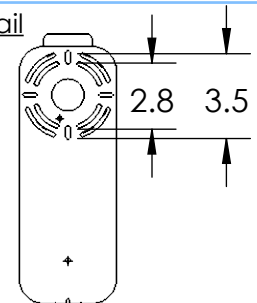

Collection: ELLISE

Product #: IDB0035-24

All dimensions are shown in inches unless otherwise stated.
 Visit hammertonstudio.com for product options and specifications.

Bulbs Not Included

8/28/2020 (A)

Mounting Packet: N	Electrical Type: INCANDESCENT
Approximate lbs.: 8	Bulb Qty: 1 Bulb Type: A
Finish: SEE WEB SITE FOR OPTIONS	Wattage: 40 Voltage: 120
Top Diffuser: N/A	Socket Type: MEDIUM, E26 BASE
Bottom Diffuser: OPEN	UL Location: DRY

Mounting Detail

MOUNTS DIRECTLY TO J-BOX

All Hammerton fixtures are handcrafted by artisans. Subtle imperfections reflect the mark of the artisan and should be expected in any handcrafted product. Dimensions may vary up to 7/8".