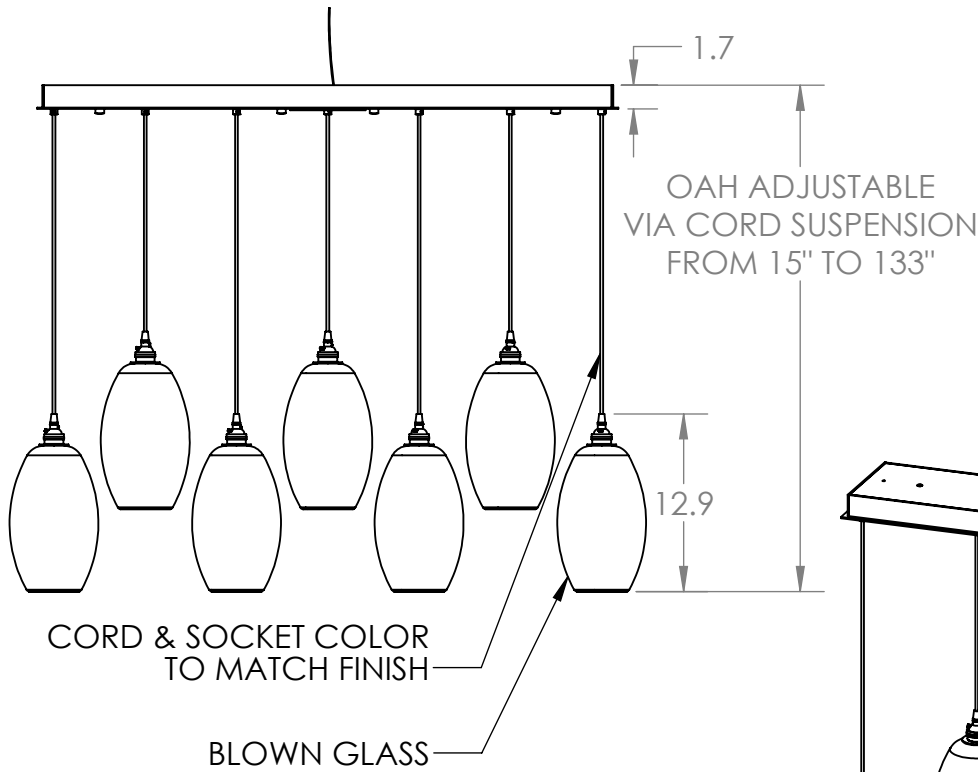

Collection: ELLISSE

Product #: PLB0035-07

HAND BLOWN GLASS DIMENSIONS MAY VARY UP TO 1"

Bulbs Not Included

Visit hammertonstudio.com for product options and specifications.

1/5/2018 (A)

Mounting Packet: R	Electrical Type: INCANDESCENT
Approximate lbs.: 57	Bulb Qty: 7 Bulb Type: A
Finish: SEE WEB SITE FOR OPTIONS	Wattage: 40 Voltage: 120
Top Diffuser: CLOSED	Socket Type: MEDIUM, E26 BASE
Bottom Diffuser: OPEN	UL Location: DRY

Mounting Detail

Ø 5.5 BOLT
CIRCLE

MOUNTS DIRECTLY TO J-BOX

All fixtures created by Hammerton are handcrafted by artisans. Dimensions may vary up to 7/8".

© Copyright 2017. All rights in design, detail or invention of this drawing are reserved as the property of Hammerton. Any imitation or adaptation without written consent is strictly prohibited.