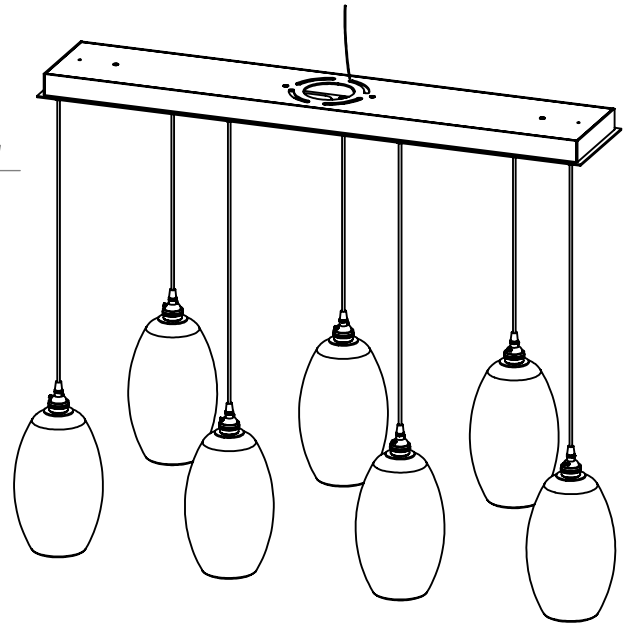

Collection: ELLISSE

Product #: PLB0035-07

HAND BLOWN GLASS DIMENSIONS MAY VARY UP TO 1"

Bulbs Not Included

Visit hammertonstudio.com for product options and specifications.

1/5/2018 (A)

Mounting Packet: R	Electrical Type: INCANDESCENT
Approximate lbs.: 57	Bulb Qty: 7 Bulb Type: A
Finish: SEE WEB SITE FOR OPTIONS	Wattage: 40 Voltage: 120
Top Diffuser: CLOSED	Socket Type: MEDIUM, E26 BASE
Bottom Diffuser: OPEN	UL Location: DRY

Mounting Detail

Ø 5.5 BOLT
CIRCLE

MOUNTS DIRECTLY TO J-BOX

All fixtures created by Hammerton are handcrafted by artisans. Dimensions may vary up to 7/8".

© Copyright 2017. All rights in design, detail or invention of this drawing are reserved as the property of Hammerton. Any imitation or adaptation without written consent is strictly prohibited.