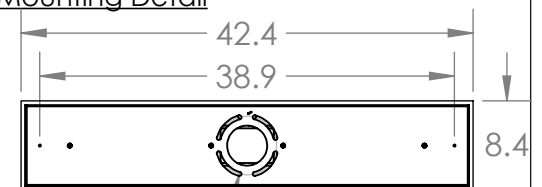

Collection: ELLISSE

Product #: PLB0035-07

HAND BLOWN GLASS DIMENSIONS MAY VARY UP TO 1"

Bulbs Not Included

Visit hammertonstudio.com for product options and specifications.

1/5/2018 (A)

Mounting Packet: R	Electrical Type: INCANDESCENT
Approximate lbs.: 57	Bulb Qty: 7 Bulb Type: A
Finish: SEE WEB SITE FOR OPTIONS	Wattage: 40 Voltage: 120
Top Diffuser: CLOSED	Socket Type: MEDIUM, E26 BASE
Bottom Diffuser: OPEN	UL Location: DRY

Mounting Detail

Ø 5.5 BOLT
CIRCLE

MOUNTS DIRECTLY TO J-BOX

All fixtures created by Hammerton are handcrafted by artisans. Dimensions may vary up to 7/8".

© Copyright 2017. All rights in design, detail or invention of this drawing are reserved as the property of Hammerton. Any imitation or adaptation without written consent is strictly prohibited.