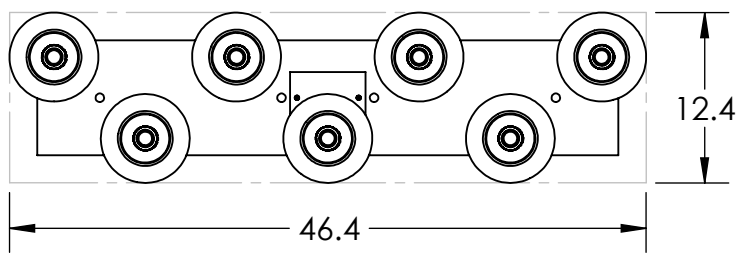

Collection: ELLISSE

Product #: PLB0035-07

HAND BLOWN GLASS DIMENSIONS MAY VARY UP TO 1"

Bulbs Not Included

Visit hammertonstudio.com for product options and specifications.

1/5/2018 (A)

Mounting Packet: R	Electrical Type: INCANDESCENT
Approximate lbs.: 57	Bulb Qty: 7 Bulb Type: A
Finish: SEE WEB SITE FOR OPTIONS	Wattage: 40 Voltage: 120
Top Diffuser: CLOSED	Socket Type: MEDIUM, E26 BASE
Bottom Diffuser: OPEN	UL Location: DRY

Mounting Detail

Ø 5.5 BOLT
CIRCLE

MOUNTS DIRECTLY TO J-BOX

All fixtures created by Hammerton are handcrafted by artisans. Dimensions may vary up to 7/8".

© Copyright 2017. All rights in design, detail or invention of this drawing are reserved as the property of Hammerton. Any imitation or adaptation without written consent is strictly prohibited.