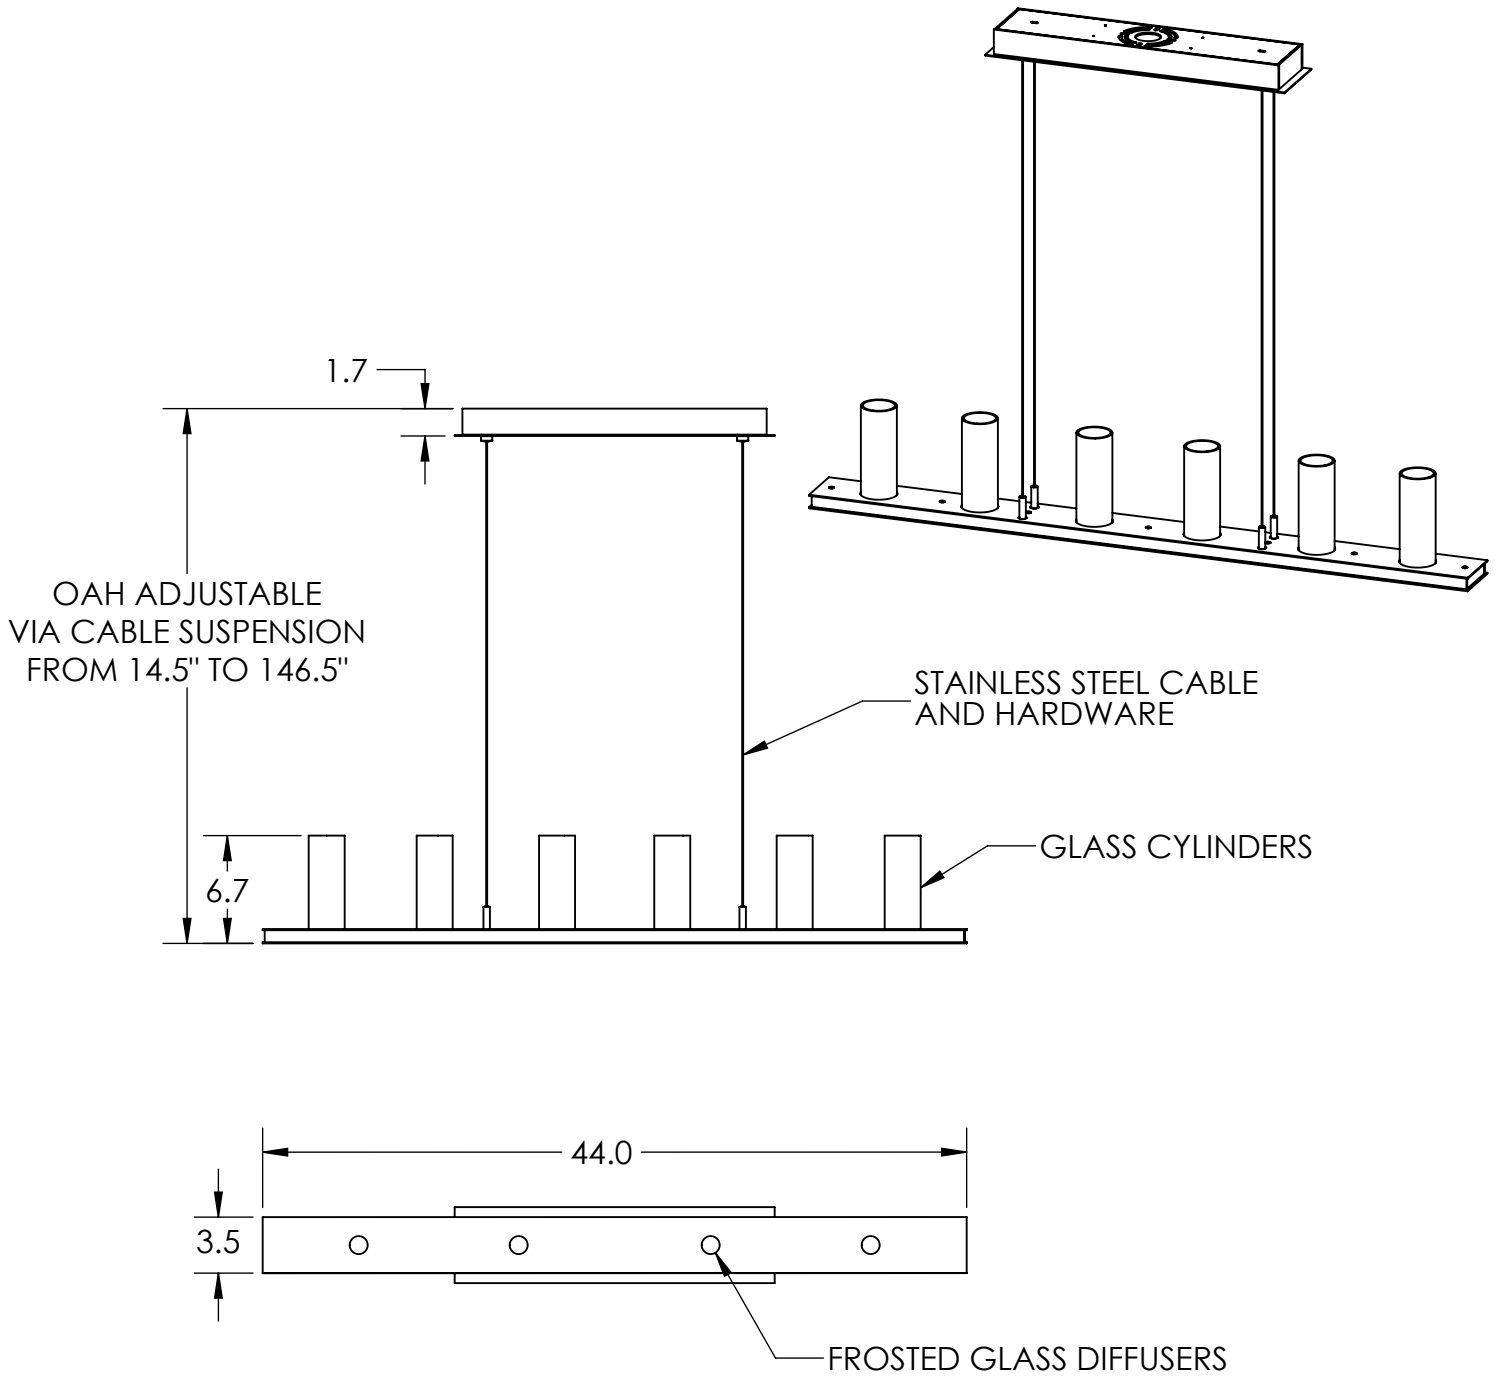

Collection: CARLYLE

Product #: PLB0033-0B

Visit [hammertonstudio.com](http://hammertonstudio.com) for product options and specifications.

3/17/2016 (B)

Mounting Packet: X	Weight(lbs.): 28	Electrical Type: LED	CCT: 2700 K
UL Location: DRY		Elec. Qty: 10	Wattage: 36 Voltage: 120
Finish: SEE WEB SITE FOR OPTIONS		Source Lumens: Up: 1075	Down: 1370
Top Diffuser: OPEN		Forward/Reverse Phase Dimmable To 1%	
Bottom Diffuser: FROSTED GLASS		CRI: 90+	Power Factor: >0.9
All fixtures created by Hammerton are handcrafted by artisans. Dimensions may vary up to 7/8".			
© Copyright 2016. All rights in design, detail or invention of this drawing are reserved as the property of Hammerton. Any imitation or adaptation without written consent is strictly prohibited.			
Hammerton Inc. 217 Wright Brothers Dr. Salt Lake City, UT 84116 (801)973-8095			

**Mounting Detail**

MOUNTS TO J-BOX AND CEILING