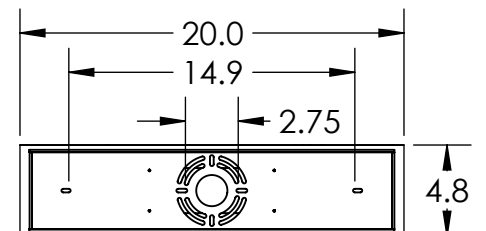

Mounting Detail

MOUNTS TO J-BOX AND CEILING