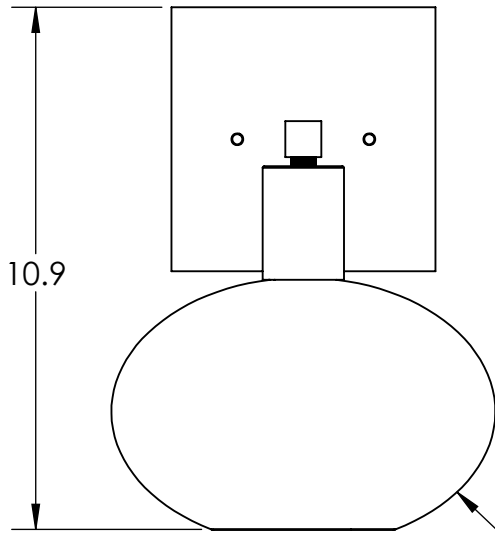

Collection: COPPA

Product #: IDB0036-11

BLOWN GLASS

HAND BLOWN GLASS MAY VARY UP TO 1"

Bulbs Not Included

Visit hammertonstudio.com for product options and specifications.

8/23/2017 (A)

Mounting Packet: U	Electrical Type: INCANDESCENT
Approximate lbs.: 6	Bulb Qty: 1 Bulb Type: A19
Finish: SEE WEB SITE FOR OPTIONS	Wattage: 40 Voltage: 120
Top Diffuser: CLOSED	Socket Type: E26, MEDIUM BASE
Bottom Diffuser: OPEN	UL Location: DRY

All fixtures created by Hammerton are handcrafted by artisans. Dimensions may vary up to 7/8".

© Copyright 2016. All rights in design, detail or invention of this drawing are reserved as the property of Hammerton. Any imitation or adaptation without written consent is strictly prohibited.