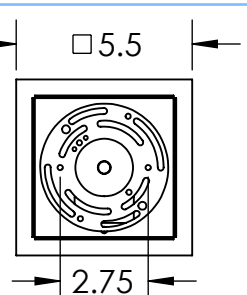

MOUNTS DIRECTLY TO J-BOX