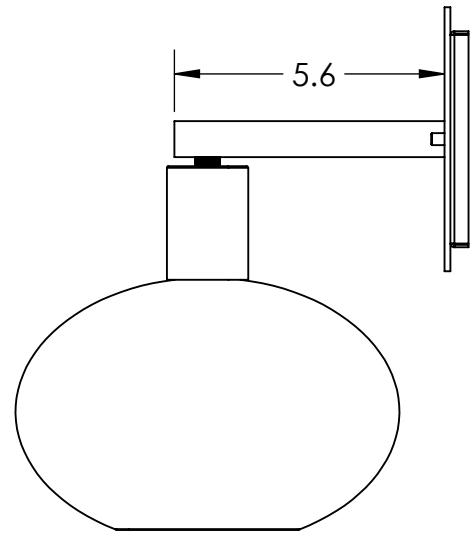

Collection: COPPA

Product #: IDB0036-11

BLOWN GLASS

HAND BLOWN GLASS MAY VARY UP TO 1"

Bulbs Not Included

Visit hammertonstudio.com for product options and specifications.

8/23/2017 (A)

Mounting Packet: U	Electrical Type: INCANDESCENT
Approximate lbs.: 6	Bulb Qty: 1 Bulb Type: A19
Finish: SEE WEB SITE FOR OPTIONS	Wattage: 40 Voltage: 120
Top Diffuser: CLOSED	Socket Type: E26, MEDIUM BASE
Bottom Diffuser: OPEN	UL Location: DRY

All fixtures created by Hammerton are handcrafted by artisans. Dimensions may vary up to 7/8".

© Copyright 2016. All rights in design, detail or invention of this drawing are reserved as the property of Hammerton. Any imitation or adaptation without written consent is strictly prohibited.