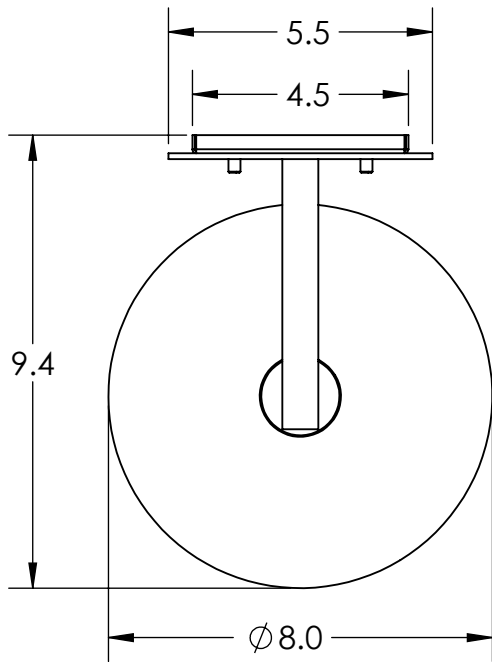

Collection: COPPA

Product #: IDB0036-11

BLOWN GLASS

HAND BLOWN GLASS MAY VARY UP TO 1"

Bulbs Not Included

Visit hammertonstudio.com for product options and specifications.

8/23/2017 (A)

Mounting Packet: U	Electrical Type: INCANDESCENT
Approximate lbs.: 6	Bulb Qty: 1 Bulb Type: A19
Finish: SEE WEB SITE FOR OPTIONS	Wattage: 40 Voltage: 120
Top Diffuser: CLOSED	Socket Type: E26, MEDIUM BASE
Bottom Diffuser: OPEN	UL Location: DRY

All fixtures created by Hammerton are handcrafted by artisans. Dimensions may vary up to 7/8".

© Copyright 2016. All rights in design, detail or invention of this drawing are reserved as the property of Hammerton. Any imitation or adaptation without written consent is strictly prohibited.