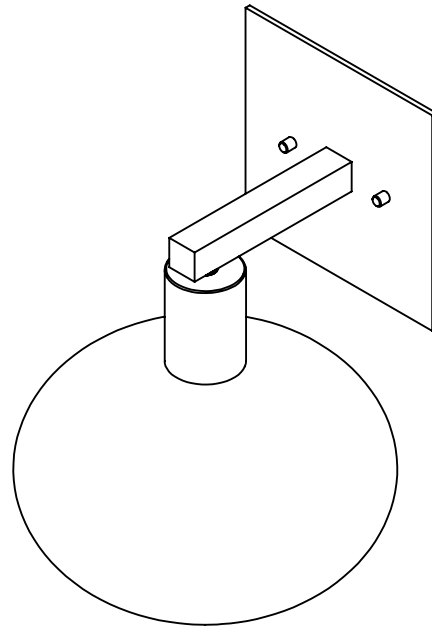

Collection: COPPA

Product #: IDB0036-11

BLOWN GLASS

HAND BLOWN GLASS MAY VARY UP TO 1"

Bulbs Not Included

Visit hammertonstudio.com for product options and specifications.

8/23/2017 (A)

Mounting Packet: U	Electrical Type: INCANDESCENT
Approximate lbs.: 6	Bulb Qty: 1 Bulb Type: A19
Finish: SEE WEB SITE FOR OPTIONS	Wattage: 40 Voltage: 120
Top Diffuser: CLOSED	Socket Type: E26, MEDIUM BASE
Bottom Diffuser: OPEN	UL Location: DRY

All fixtures created by Hammerton are handcrafted by artisans. Dimensions may vary up to 7/8".

© Copyright 2016. All rights in design, detail or invention of this drawing are reserved as the property of Hammerton. Any imitation or adaptation without written consent is strictly prohibited.