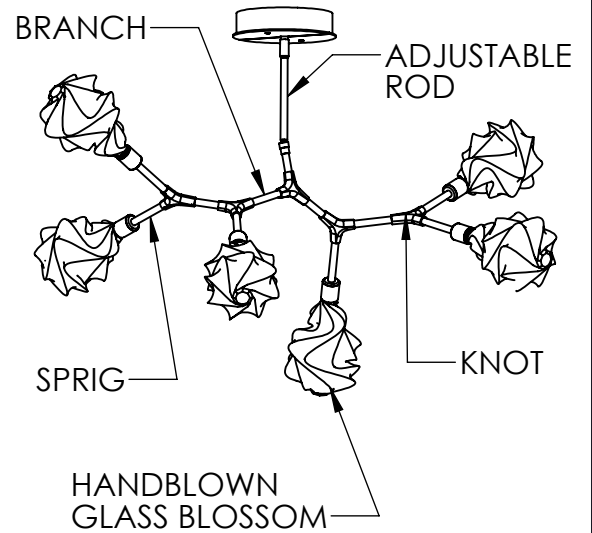

Collection: BLOSSOM

Product #: PLB0059-BA

**DIMENSIONS OF THE FIXTURE MAY VARY
BASED ON POSITION OF KNOTS**

All dimensions are shown in inches unless otherwise stated.
Visit hammertonstudio.com for product options.

10/29/2019 (B)

Mounting Packet: T	Weight(lbs.): 35	Electrical Type: LED	CCT: 2700 K
UL Location: DRY	Elec. Qty: 6	Wattage: 16	Voltage: 120
Finish: SEE WEB SITE FOR OPTIONS	Source Lumens: Ambient:1080	Down:-----	
Top Diffuser: CLOSED GLASS	Dimmable: Forward/Reverse Phase To 1%		
Bottom Diffuser: CLOSED GLASS	CRI: 93+	Power Factor: >0.9	

All fixtures created by Hammerton are handcrafted by artisans. Dimensions may vary up to 7/8".

© Copyright 2019. All rights in design, detail or invention of this drawing are reserved as the property of Hammerton. Any imitation or adaptation without written consent is strictly prohibited.