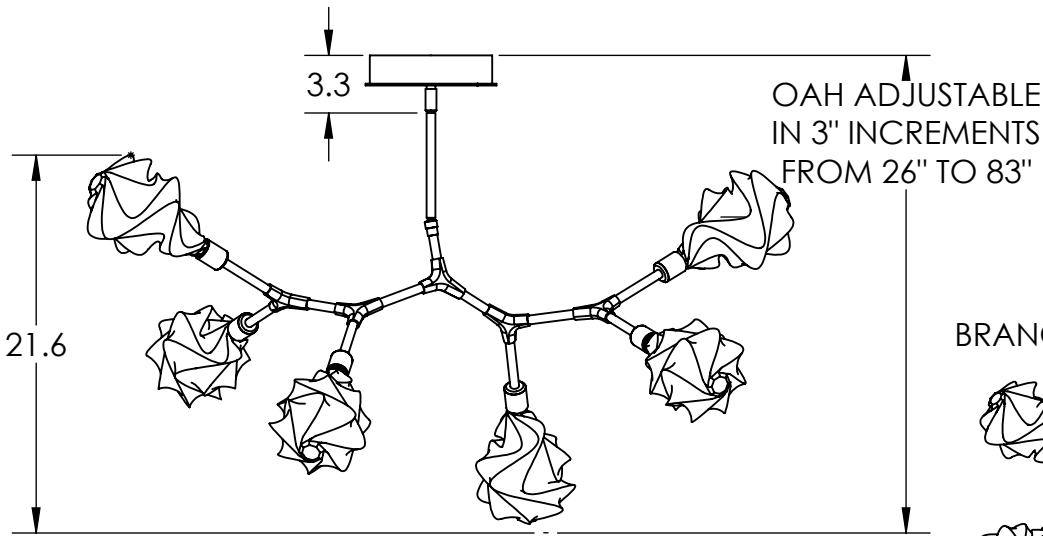

Collection: BLOSSOM

Product #: PLB0059-BA

**DIMENSIONS OF THE FIXTURE MAY VARY
BASED ON POSITION OF KNOTS**

All dimensions are shown in inches unless otherwise stated.
Visit hammertonstudio.com for product options.

10/29/2019 (B)

Mounting Packet: T	Weight(lbs.): 35	Electrical Type: LED	CCT: 2700 K
UL Location: DRY	Elec. Qty: 6	Wattage: 16	Voltage: 120
Finish: SEE WEB SITE FOR OPTIONS	Source Lumens: Ambient:1080	Down:-----	
Top Diffuser: CLOSED GLASS	Dimmable: Forward/Reverse Phase To 1%		
Bottom Diffuser: CLOSED GLASS	CRI: 93+	Power Factor: >0.9	

All fixtures created by Hammerton are handcrafted by artisans. Dimensions may vary up to 7/8".

© Copyright 2019. All rights in design, detail or invention of this drawing are reserved as the property of Hammerton. Any imitation or adaptation without written consent is strictly prohibited.