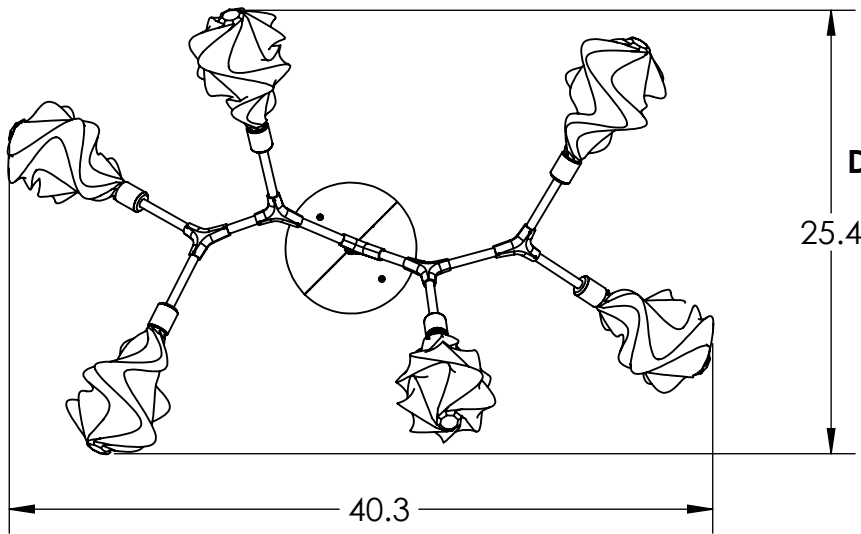

Collection: BLOSSOM

Product #: PLB0059-BA

**DIMENSIONS OF THE FIXTURE MAY VARY
BASED ON POSITION OF KNOTS**

All dimensions are shown in inches unless otherwise stated.
Visit hammertonstudio.com for product options.

10/29/2019 (B)

Mounting Packet: T	Weight(lbs.): 35	Electrical Type: LED	CCT: 2700 K
UL Location: DRY	Elec. Qty: 6	Wattage: 16	Voltage: 120
Finish: SEE WEB SITE FOR OPTIONS	Source Lumens: Ambient:1080	Down:-----	
Top Diffuser: CLOSED GLASS	Dimmable: Forward/Reverse Phase To 1%		
Bottom Diffuser: CLOSED GLASS	CRI: 93+	Power Factor: >0.9	

All fixtures created by Hammerton are handcrafted by artisans. Dimensions may vary up to 7/8".

© Copyright 2019. All rights in design, detail or invention of this drawing are reserved as the property of Hammerton. Any imitation or adaptation without written consent is strictly prohibited.