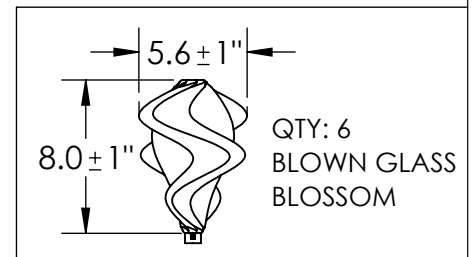

Collection: BLOSSOM

Product #: PLB0059-BA

**DIMENSIONS OF THE FIXTURE MAY VARY
BASED ON POSITION OF KNOTS**

All dimensions are shown in inches unless otherwise stated.
Visit hammertonstudio.com for product options.

10/29/2019 (B)

Mounting Packet: T	Weight(lbs.): 35	Electrical Type: LED	CCT: 2700 K
UL Location: DRY	Elec. Qty: 6	Wattage: 16	Voltage: 120
Finish: SEE WEB SITE FOR OPTIONS	Source Lumens: Ambient:1080	Down:-----	
Top Diffuser: CLOSED GLASS	Dimmable: Forward/Reverse Phase To 1%		
Bottom Diffuser: CLOSED GLASS	CRI: 93+	Power Factor: >0.9	

All fixtures created by Hammerton are handcrafted by artisans. Dimensions may vary up to 7/8".

© Copyright 2019. All rights in design, detail or invention of this drawing are reserved as the property of Hammerton. Any imitation or adaptation without written consent is strictly prohibited.