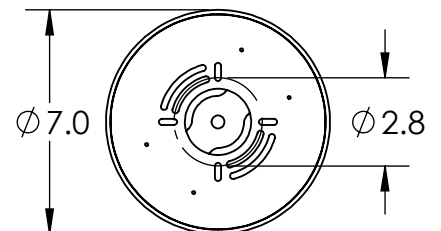

Canopy Mounting Detail

MOUNTS DIRECTLY TO J-BOX