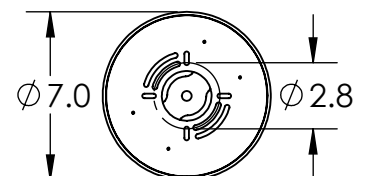

Canopy Mounting Detail

MOUNTS DIRECTLY TO J-BOX