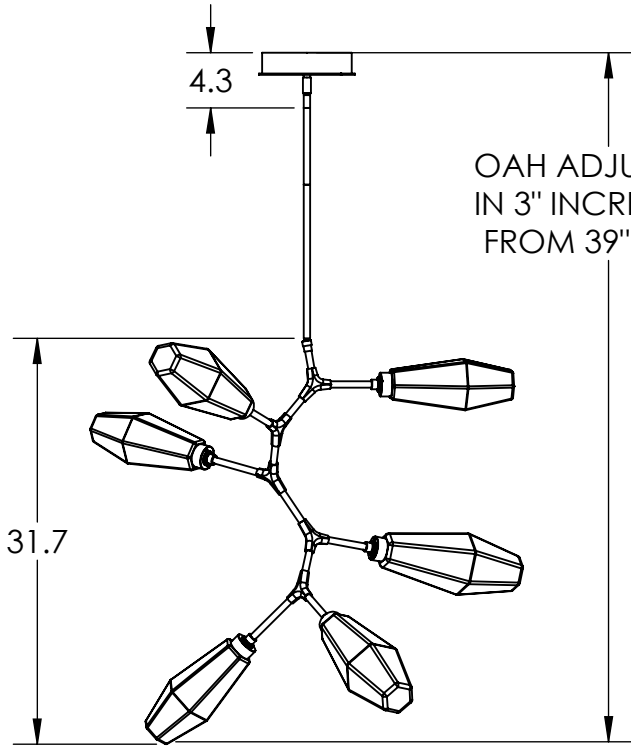

Collection: AALTO

Product #: CHB0049-VA

**DIMENSIONS OF THE FIXTURE MAY VARY
BASED ON POSITION OF KNOTS**

All dimensions are shown in inches unless otherwise stated.
Visit hammertonstudio.com for product options.

10/3/2019 (A)

Mounting Packet: T	Weight(lbs.): 28	Electrical Type: LED	CCT: 2700 K
UL Location: DRY	Elec. Qty: 6	Wattage: 16	Voltage: 120
Finish: SEE WEB SITE FOR OPTIONS	Source Lumens:	Ambient: 1080	Down: -----
Top Diffuser: CLOSED GLASS	Dimmable:	Forward/Reverse Phase To 1%	
Bottom Diffuser: CLOSED GLASS	CRI: 93+	Power Factor: >0.9	
All fixtures created by Hammerton are handcrafted by artisans. Dimensions may vary up to 7/8".			
© Copyright 2019. All rights in design, detail or invention of this drawing are reserved as the property of Hammerton. Any imitation or adaptation without written consent is strictly prohibited.			
Hammerton Inc. 217 Wright Brothers Dr. Salt Lake City, UT 84116 (801)973-8095			

Canopy Mounting Detail

MOUNTS DIRECTLY TO J-BOX