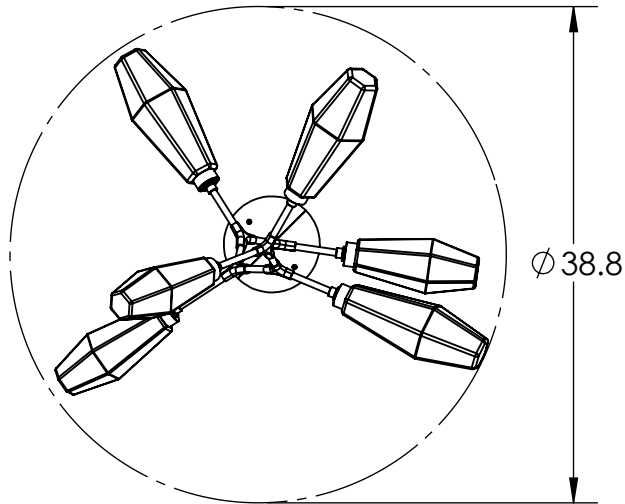

Collection: AALTO

Product #: CHB0049-VA

**DIMENSIONS OF THE FIXTURE MAY VARY
BASED ON POSITION OF KNOTS**

All dimensions are shown in inches unless otherwise stated.
Visit hammertonstudio.com for product options.

10/3/2019 (A)

Mounting Packet: T	Weight(lbs.): 28	Electrical Type: LED	CCT: 2700 K
UL Location: DRY	Elec. Qty: 6	Wattage: 16	Voltage: 120
Finish: SEE WEB SITE FOR OPTIONS	Source Lumens:	Ambient: 1080	Down: -----
Top Diffuser: CLOSED GLASS	Dimmable:	Forward/Reverse Phase To 1%	
Bottom Diffuser: CLOSED GLASS	CRI: 93+	Power Factor: >0.9	
All fixtures created by Hammerton are handcrafted by artisans. Dimensions may vary up to 7/8".			
© Copyright 2019. All rights in design, detail or invention of this drawing are reserved as the property of Hammerton. Any imitation or adaptation without written consent is strictly prohibited.			
Hammerton Inc. 217 Wright Brothers Dr. Salt Lake City, UT 84116 (801)973-8095			

Canopy Mounting Detail

MOUNTS DIRECTLY TO J-BOX