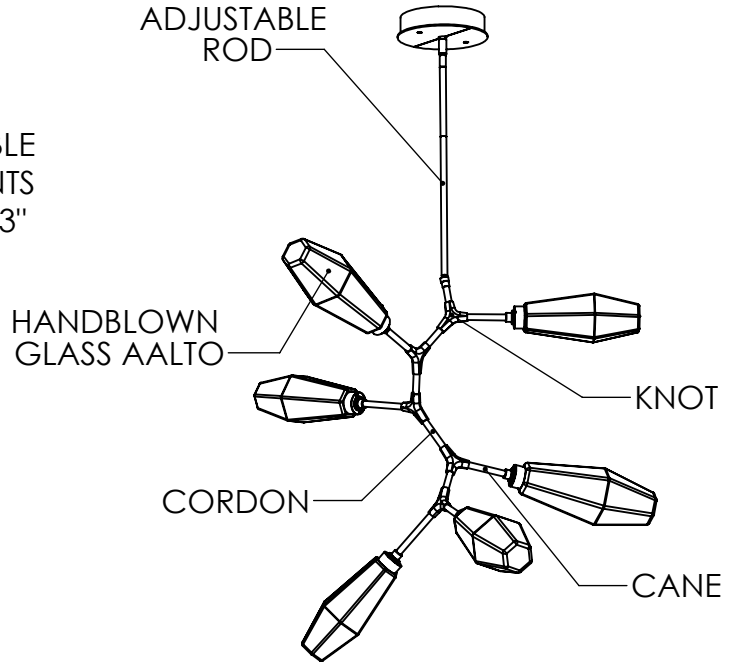

Collection: AALTO

Product #: CHB0049-VA

**DIMENSIONS OF THE FIXTURE MAY VARY
BASED ON POSITION OF KNOTS**

All dimensions are shown in inches unless otherwise stated.
Visit hammertonstudio.com for product options.

10/3/2019 (A)

Mounting Packet: T	Weight(lbs.): 28	Electrical Type: LED	CCT: 2700 K
UL Location: DRY	Elec. Qty: 6	Wattage: 16	Voltage: 120
Finish: SEE WEB SITE FOR OPTIONS	Source Lumens:	Ambient: 1080	Down: -----
Top Diffuser: CLOSED GLASS	Dimmable:	Forward/Reverse Phase To 1%	
Bottom Diffuser: CLOSED GLASS	CRI: 93+	Power Factor: >0.9	
All fixtures created by Hammerton are handcrafted by artisans. Dimensions may vary up to 7/8".			
© Copyright 2019. All rights in design, detail or invention of this drawing are reserved as the property of Hammerton. Any imitation or adaptation without written consent is strictly prohibited.			
Hammerton Inc. 217 Wright Brothers Dr. Salt Lake City, UT 84116 (801)973-8095			

Canopy Mounting Detail

MOUNTS DIRECTLY TO J-BOX