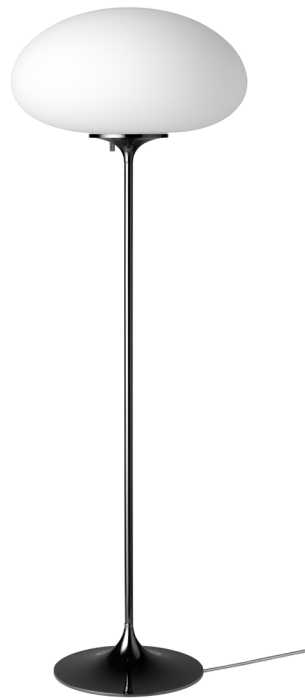

Stemlite Floor Lamp - H110, US

Designed by Bill Curry - 1962

ITEM NUMBER	DESCRIPTION	ITEM NUMBER
	Stemlite Floor Lamp - H110, US (Black Chrome)	10080523
	Stemlite Floor Lamp - H110, US (Black Red)	10080525
	Stemlite Floor Lamp - H110, US (Pebble Grey)	10080524

DESCRIPTION

The Stemlite (1962) was the first 'total look' lamp, a pioneering new typology conceived by American Designer Bill Curry, which replaced the traditional base-plus-shade form with a single self-contained unit comprising interchangeable modules. His debut design, the much-emulated Stemlite, was named "most influential lamp of the year" by Industrial Design Magazine in 1965, used on the set of the original Star Trek TV series, and remained in production until 1977. Now remastered by GUBI after almost half a century, the new collection comprises two table lamps, two floor lamps and a new pendant – a simple inversion of the original design – in a contemporary yet authentic color palette.

Today's Stemlite remains true to Curry's designs, comprising three of the original heights: two table heights, one of which was originally conceived as a floor lamp and the original floor lamp height. A second, taller floor lamp has been added and a pendant light has been engineered by simply flipping the original design upside-down. A counterweight has been hidden in the negative space created by the geometry of the foot of the upright lamps to meet contemporary safety requirements regarding stability and versions of the floor and pendant lights with new larger globes are also available.

Materials & Finishes

SHADE	Frosted Glass
	
STEM	Black Chrome, Pebble Grey (RAL 7032, Gloss 60), Black Red (RAL 3007, Gloss 60)
	
BASE	Black Chrome, Pebble Grey (RAL 7032, Gloss 60), Black Red (RAL 3007, Gloss 60)
	
CORD SHAPE	Round
CORD COLOR	Grey textile
MATERIALS	Glass shade, steel stem, aluminium base