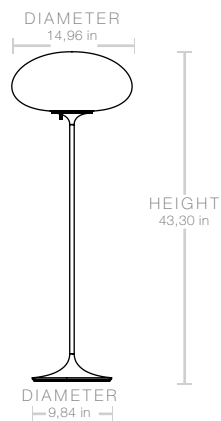

Today's Stemlite remains true to Curry's designs, comprising three of the original heights: two table heights, one of which was originally conceived as a floor lamp and the original floor lamp height. A second, taller floor lamp has been added and a pendant light has been engineered by simply flipping the original design upside-down. A counterweight has been hidden in the negative space created by the geometry of the foot of the upright lamps to meet contemporary safety requirements regarding stability and versions of the floor and pendant lights with new larger globes are also available.

Dimensions & Weight

LAMP HEIGHT	43,30 in
LAMP STAND	Ø9,84 in
SHADE DIAMETER	Ø14,96 in
SHADE HEIGHT	7,87 in
CORD LENGTH	86,61 in
TOTAL WEIGHT	17,41 lbs

Packaging - Base

NUMBER OF PARCELS	1
PACKAGING LENGTH	40,15 in
PACKAGING WIDTH	12,59 in
PACKAGING HEIGHT	11,41 in
PACKAGING WEIGHT	5,51 lbs
GROSS WEIGHT	19,40 lbs

Packaging - Shade

NUMBER OF PARCELS	1
PACKAGING LENGTH	17,71 in
PACKAGING WIDTH	10,62 in
PACKAGING HEIGHT	17,71 in
PACKAGING WEIGHT	1,98 lbs
GROSS WEIGHT	5,51 lbs

Electrical Specifications

BULB SOCKET	E26
RECOMMENDED BULB	Frosted bulb, 8W LED, 800-900 lm (Max W 12 LED)
SWITCH	Rotary on/off, and Dimmable on base
VOLTAGE	120V
BULB INCLUDED	No
PLUG TYPE	US - Type A, 2pin, 15 amp, (NEMA 1-15)