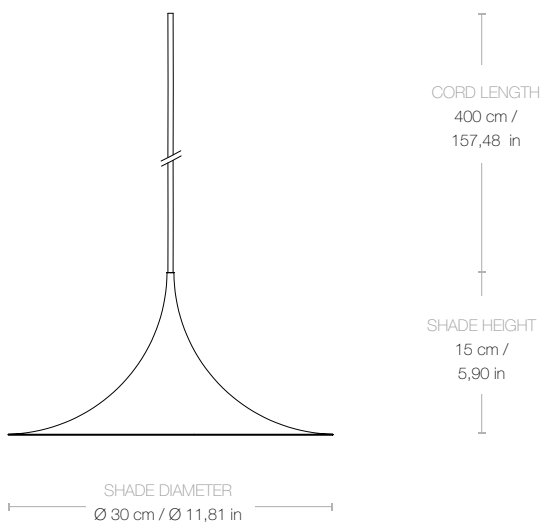

DESCRIPTION

The Semi Pendant is a unique pendant lamp, based on two quarter-circles put together, back-to-back. It's distinctive arch-shaped, enamelled metal shade creates a diffused, cone-shaped light, ideal over a dining table or kitchen work surface. With its lightness of form, unique timeless design and range of colours and sizes, the Semi Pendant is extremely versatile and well suited to both private and public spaces.

Black textile on all models except White textile on white semi matt shade

MATERIALS

Metal

Dimensions

LAMP DIAMETER Ø 11,81 in

LAMP HEIGHT 5,90 in

SHADE DIAMETER Ø 11,81 in

SHADE HEIGHT 5,90 in

CANOPY DIAMETER Ø 4,52 in

CANOPY HEIGHT 2,36 in

CORD LENGTH 157,48 in

Weight

TOTAL WEIGHT 1,54 lbs

Number of parcels	1
PACKAGING LENGTH	12,99 in
PACKAGING WIDTH	12,99 in
PACKAGING HEIGHT	8,26 in
PACKAGING WEIGHT	1,76 lbs
GROSS WEIGHT	3,30 lbs