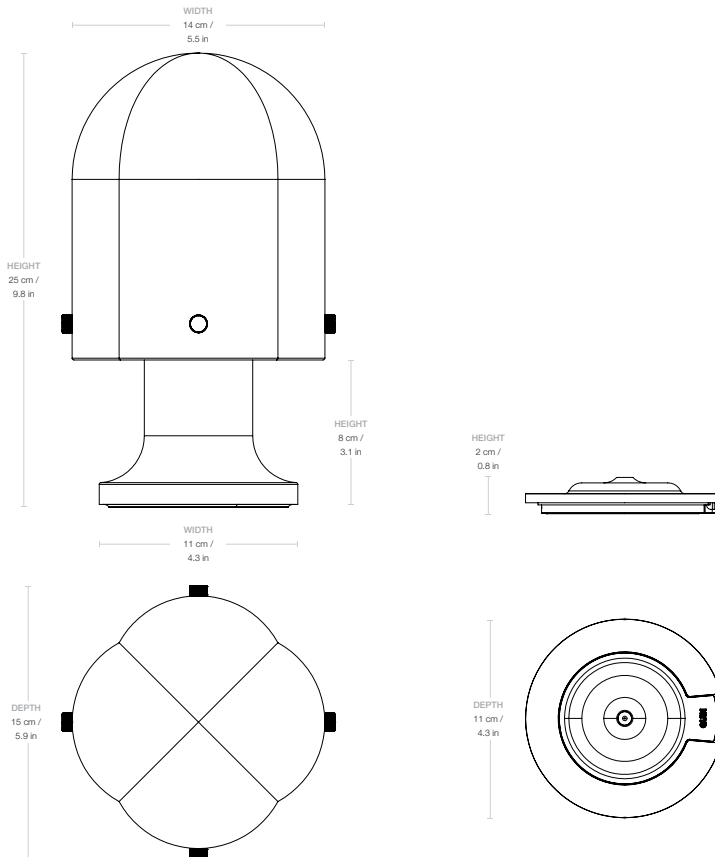


Seine Portable Lamp

Designed by Space Copenhagen - 2022

ITEM NUMBER

Seine Portable Lamp, Antique Brass, White 10115957

DESCRIPTION

The portable edition of Space Copenhagen's elegantly crafted Seine Collection allows design lovers to bring its atmospheric play of light to any space, effortlessly moving between indoors and out. Inspired by the behavior of light on water, it features an easy-to-carry hand-finished antique-brass base and a mouth-blown glass shade with a sandblasted finish, which gives the light a soft, textured quality. The Seine Portable Lamp is supplied with a USB-C docking station, and charges to full in eight hours.

Materials & Finishes

SHADE FINISH

Glass, sandblasted inside

BASE FINISH

Antique Brass

CORD

Round USB C, Black

Dimensions

LAMP WIDTH	15 cm / 5.9 in
LAMP DEPTH	15 cm / 5.9 in
LAMP HEIGHT	25 cm / 9.8 in
SHADE WIDTH	14 cm / 5.5 in
SHADE DEPTH	14 cm / 5.5 in
SHADE HEIGHT	17 cm / 6.7 in
BASE WIDTH	11 cm / 4.3 in
BASE DEPTH	11 cm / 4.3 in
BASE HEIGHT	2 cm / 0.8 in
CABLE LENGTH	200 cm / 78.7 in

Weight

TOTAL WEIGHT	1,7 / 3.7 lbs
LAMP WEIGHT	1,3 kg / 2.8 lbs
BASE WEIGHT	0,4 kg / 0.8 lbs

Number of parcels	1
PACKAGING LENGTH	16 cm / 6.3 in
PACKAGING WIDTH	16 cm / 6.3 in
PACKAGING HEIGHT	28 cm / 11 in
PACKAGING WEIGHT	0,8 kg / 1.7 lbs
GROSS WEIGHT	2,5 kg / 5.5 lbs