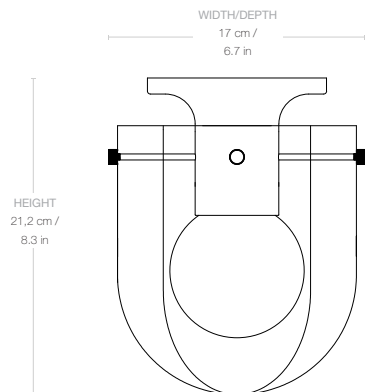

Dimensions

LAMP WIDTH

17 cm / 6.7 in

LAMP DEPTH

17 cm / 6.7 in

LAMP HEIGHT

21,2 / 8.3 in

SHADE WIDTH

16 cm / 6.2 in

SHADE DEPTH

16 cm / 6.2 in

SHADE HEIGHT

18 cm / 7 in

BASE WIDTH

12 cm / 4.7 in

BASE DEPTH

12 cm / 4.7 in

BASE HEIGHT

10 cm / 3.9 in

Weight

TOTAL WEIGHT

1,7 kg / 3.7 lbs

SHADE WEIGHT

1,2 kg / 2.6 lbs

BASE WEIGHT

0,5 kg / 1.1 lbs

Number of parcels	1
PACKAGING LENGTH	43 cm / 16.9 in
PACKAGING WIDTH	21,5 cm / 8.5 in
PACKAGING HEIGHT	27,5 cm / 10.8 in
PACKAGING WEIGHT	1,6 kg / 3.5 lbs
GROSS WEIGHT	3,3 kg / 7.2 lbs