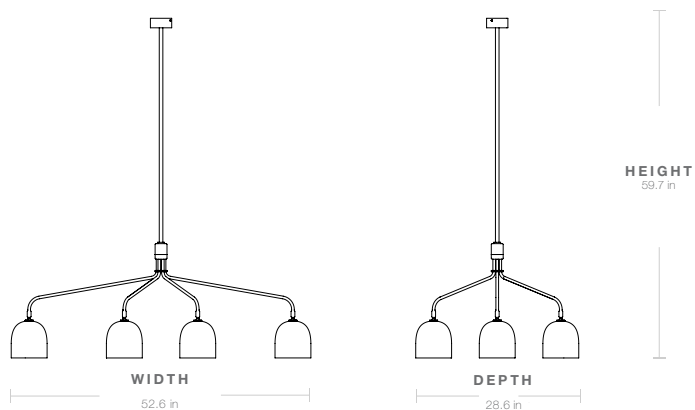

Round

CORD COLOR

Black

MATERIALS

Bone China Shade, Gunmetal Arms, Brass Polished Detail, Gunmetal Canopy

Dimensions

LAMP WIDTH

52.60 in

LAMP DEPTH

28.60 in

LAMP HEIGHT

59.70 in

SHADE WIDTH

6.30 in

SHADE DEPTH

6.30 in

SHADE HEIGHT

6.50 in

CANOPY WIDTH

3.75 in

CANOPY DEPTH

3.75 in

CANOPY HEIGHT

1.7 in

1

PACKAGING LENGTH

52 in

PACKAGING WIDTH

27.5 in

PACKAGING HEIGHT	19.8 in
PACKAGING WEIGHT	8.380 kg
GROSS WEIGHT	19.120 kg

Electrical Specifications

BULB SOCKET	E12
RECOMMENDED BULB	6*4W LED, 800-900 lm
VOLTAGE	120V
BULB INCLUDED	No