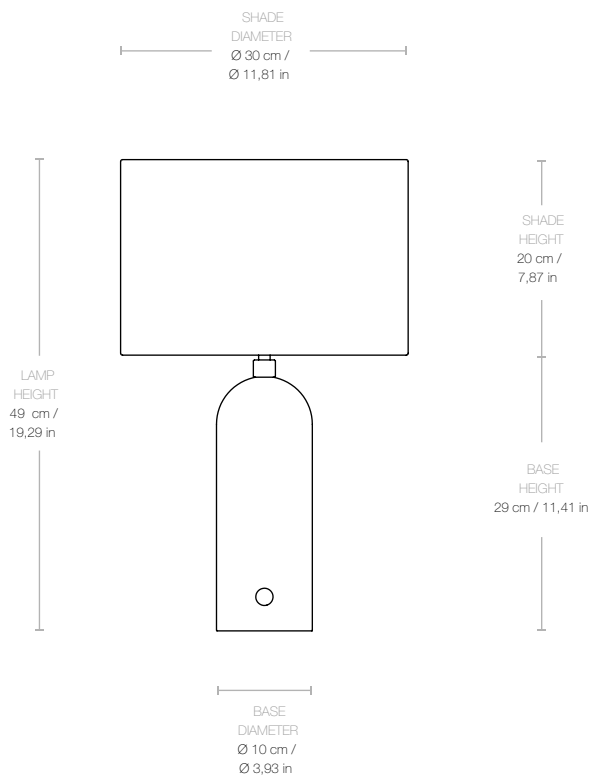

## Gravity Table Lamp - Small, US

Designed by Space Copenhagen - 2018

ITEM NUMBER	Gravity Table Lamp - Small, US (Base: Blackened Steel, Shade: White)	10012337
	Gravity Table Lamp - Small, US (Base: Blackened Steel, Shade: Canvas)	10012336
	Gravity Table Lamp - Small, US (Base: Black Marble, Shade: White)	10012343
	Gravity Table Lamp - Small, US (Base: Black Marble, Shade: Canvas)	10012342
	Gravity Table Lamp - Small, US (Base: Grey Marble, Shade: White)	10012348
	Gravity Table Lamp - Small, US (Base: Grey Marble, Shade: Canvas)	10012349
	Gravity Table Lamp - Small, US (Base: White Marble, Shade: White)	10049945
	Gravity Table Lamp - Small, US (Base: White Marble, Shade: Canvas)	10049946

**DESCRIPTION**

The Gravity Collection designed by Space Copenhagen, consisting of two table lamps, a floor lamp, two pendants and now also two wall lamps is aesthetically contrasting strength and fragility. Taking its name from the lamp's distinctive balance between the anchoring of the heavy, cylindrical base and the lightweight, airy shade, it beautifully merges into a sculptural whole. Blending understated elegance, clean functionality and effortless in its own succinct and simple way, the Gravity Lamp gives an ambient and subtle light display and creates different moods and expressions depending on the choice of size and combination of materiality.

## Dimensions

LAMP WIDTH	11,81 in
LAMP DEPTH	11,81 in
LAMP HEIGHT	19,29 in
SHADE DIAMETER	Ø 11,81 in
SHADE HEIGHT	7,87 in
BASE DIAMETER	Ø 3,93 in
BASE HEIGHT	11,41 in
CORD LENGTH	78,74 in

## Packaging

NUMBER OF PARCELS	1
PACKAGING LENGTH	20,47 in
PACKAGING WIDTH	14,56 in
PACKAGING HEIGHT	6,69 in
PACKAGING WEIGHT	2,20 lbs
GROSS WEIGHT	7,71 lbs

---