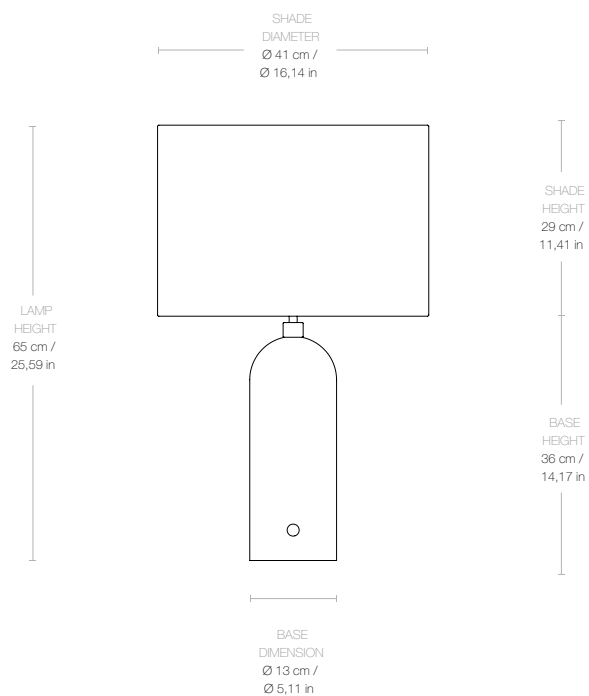

### DESCRIPTION

The Gravity Collection designed by Space Copenhagen, consisting of two table lamps, a floor lamp, two pendants and now also two wall lamps is aesthetically contrasting strength and fragility. Taking its name from the lamp's distinctive balance between the anchoring of the heavy, cylindrical base and the lightweight, airy shade, it beautifully merges into a sculptural whole. Blending understated elegance, clean functionality and effortless in its own succinct and simple way, the Gravity Lamp gives an ambient and subtle light display and creates different moods and expressions depending on the choice of size and combination of materiality.

## Dimensions

LAMP WIDTH 16,14 in

LAMP DEPTH 16,14 in

LAMP HEIGHT 25,59 in

SHADE DIAMETER Ø 16,14 in

SHADE HEIGHT 11,41 in

BASE DIAMETER Ø 5,11 in

BASE HEIGHT 14,17 in

CORD LENGTH 78,74 in

## Packaging

NUMBER OF PARCELS	1
PACKAGING LENGTH	24,01 in
PACKAGING WIDTH	14,96 in
PACKAGING HEIGHT	8,26 in
PACKAGING WEIGHT	2,64 lbs
GROSS WEIGHT	13,22 lbs

---