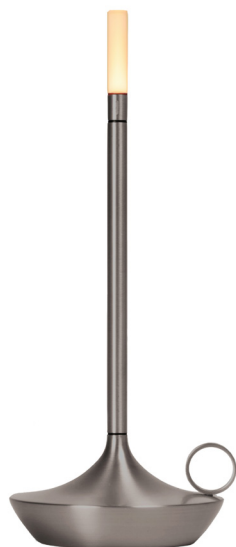

Wick

Portable Table Lamp

Color

Brass
GP2043-B

Graphite
GP2043-G

Black
GP2043-BLK

White
GP2043-WHT

	North America	Europe
Light Source	1W LED	1W LED
Color Temperature	2600K	2600K
Cord	USB-C	USB-C
Battery	Rechargeable Lithium	Rechargeable Lithium
Battery Life	12-150 hours dependent on setting	12-150 hours dependent on setting
Battery Charge Time	2A Current: 1.5 hrs, 1A Current: 3 hrs	2A Current: 1.5 hrs, 1A Current: 3 hrs
Material	Plated Aluminum, Acrylic	Plated Aluminum, Acrylic
Size	Ø 4.7, H 10.2 (in)	Ø 12, H 26 (cm)
Weight	0.6lbs	0,27kg
Modes	Touch: (H) high, (M) medium, (L) low, (P) pulse	Touch: (H) high, (M) medium, (L) low, (P) pulse
Country of origin	PRC	PRC
Certification	-	CE

For use in a dry location. Do not use aggressive detergent to clean.

**Designed in Seattle,
Washington, USA.**

Custom cords and canopies are available. Contact our offices for more information.