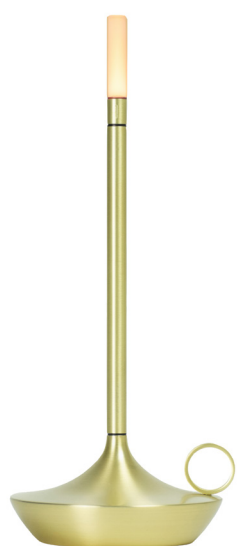

Wick

Portable Table Lamp

Color

Brass
GP2043-B

Graphite
GP2043-G

Black
GP2043-BLK

White
GP2043-WHT

	North America	Europe
Light Source	1W LED	1W LED
Color Temperature	2600K	2600K
Cord	USB-C	USB-C
Battery	Rechargeable Lithium	Rechargeable Lithium
Battery Life	12-150 hours dependent on setting	12-150 hours dependent on setting
Battery Charge Time	2A Current: 1.5 hrs, 1A Current: 3 hrs	2A Current: 1.5 hrs, 1A Current: 3 hrs
Material	Plated Aluminum, Acrylic	Plated Aluminum, Acrylic
Size	Ø 4.7, H 10.2 (in)	Ø 12, H 26 (cm)
Weight	0.6lbs	0,27kg
Modes	Touch: (H) high, (M) medium, (L) low, (P) pulse	Touch: (H) high, (M) medium, (L) low, (P) pulse
Country of origin	PRC	PRC
Certification	-	CE

For use in a dry location. Do not use aggressive detergent to clean.

**Designed in Seattle,
Washington, USA.**

Custom cords and canopies are available. Contact our offices for more information.