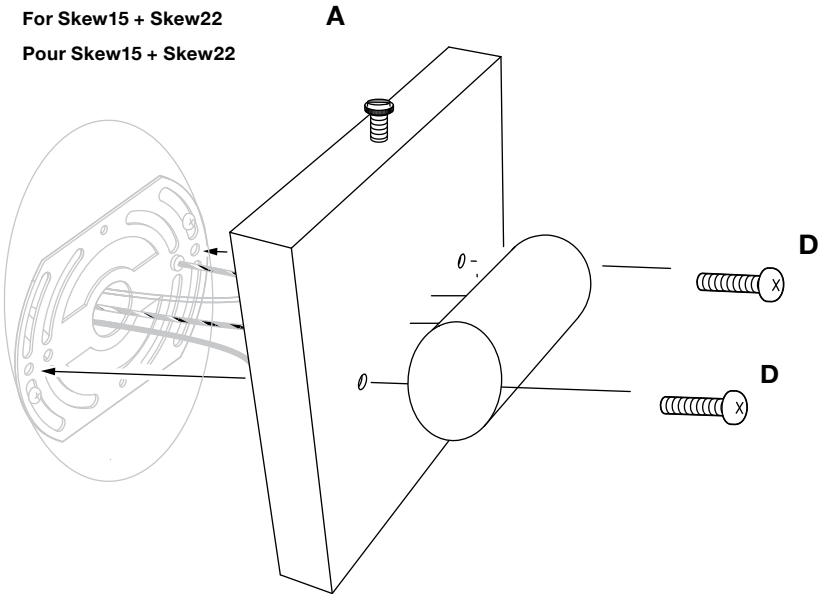

For Skew15 + Skew22
Pour Skew15 + Skew22