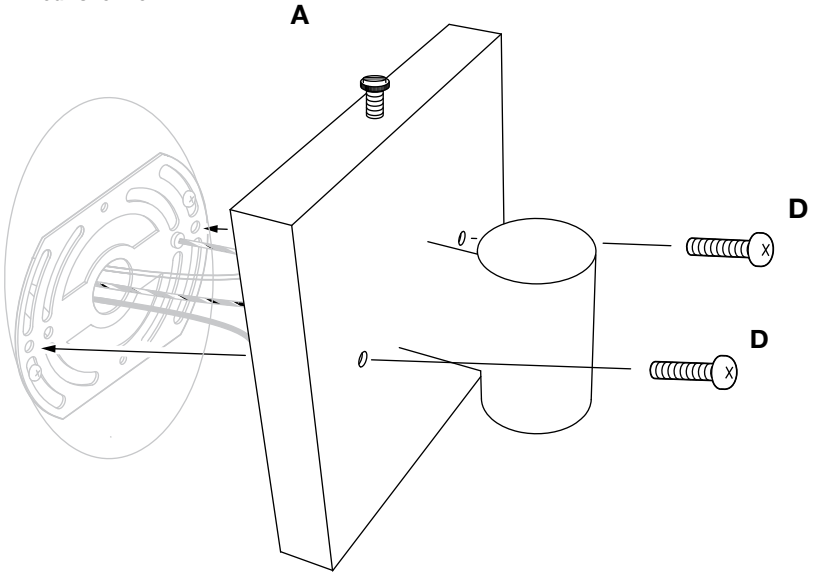

For Skew13
Pour Skew13