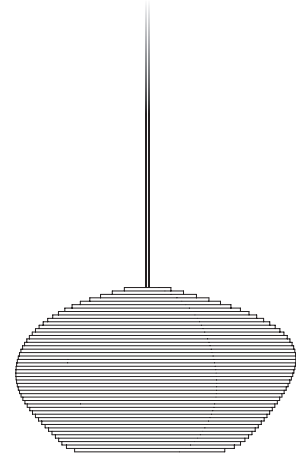

	North America	Europe
Lamping	Max 15W LED, E26, 120V	Max 15W LED, E27, 220V
Color temperature	2700K (recommended)	2700K (recommended)
Lumen output	Dependent on lamp	Dependent on lamp
Cord	Black, 6.5ft (16ft available) White, 6.5ft (16ft available)	Black fabric, 2m (5m available) White fabric, 2m (5m available)
Canopy	Black powder coated, Ø 4.5, H 3/8 (in)	Black powder coated, Ø 10, H 2.5 (cm)
Material	Recycled corrugated cardboard Corrugated cardboard	Recycled corrugated cardboard Corrugated cardboard
Size	Alki Ø 13, H 8 (in) Allyn Ø 14, H 13 (in) Denny Ø 14, H 25 (in) Madison Ø 22, H 14 (in)	Alki Ø 32, H 19 (cm) Allyn Ø 36, H 32 (cm) Denny Ø 32, H 19 (cm) Madison Ø 56, H 34 (cm)
Weight	1.1lbs 1.5lbs 2.2lbs 2.4lbs	0.5kg 0.5kg 1.0kg 1.1kg
Fire retardant	Yes	Yes
Country of origin	United States	The Netherlands
Certification		

scraplights®

Pebble Pendant Family

ALKI

ALLYN

DENNY

MADISON

SPECIFICATION CODE

Example: QTY 2 SCRAP - GP2006-B-WHT-6.5