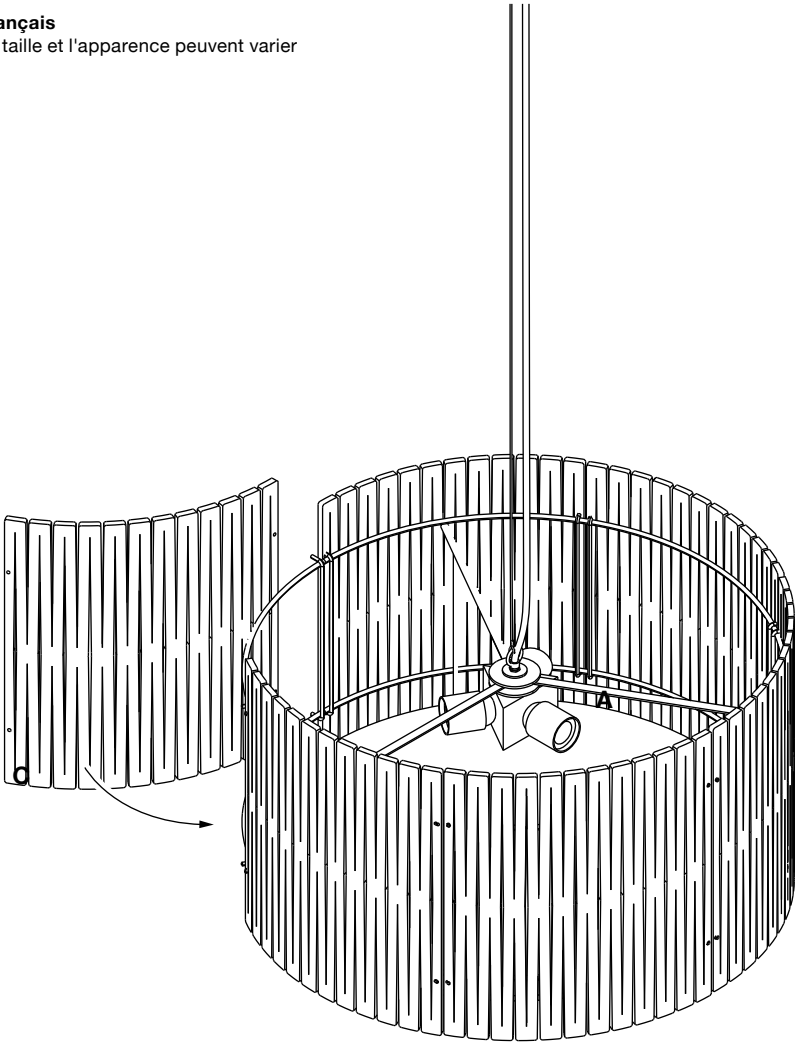

4

English

Size and appearance may vary

Français

La taille et l'apparence peuvent varier