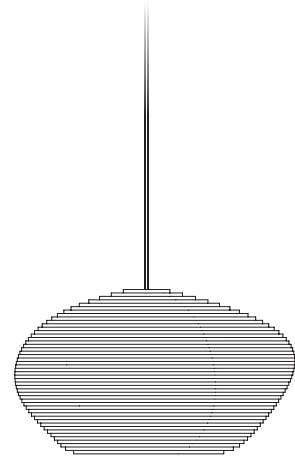

	North America	Europe
Lamping	Max 15W LED, E26, 120V	Max 15W LED, E27, 220V
Color temperature	2700K (recommended)	2700K (recommended)
Lumen output	Dependent on lamp	Dependent on lamp
Cord	Black, 6.5ft (16ft available) White, 6.5ft (16ft available)	Black fabric, 2m (5m available) White fabric, 2m (5m available)
Canopy	Black powder coated, Ø 4.5, H 3/8 (in)	Black powder coated, Ø 10, H 2.5 (cm)
Material	Recycled corrugated cardboard Corrugated cardboard	Recycled corrugated cardboard Corrugated cardboard
Size	Alki Ø 13, H 8 (in) Allyn Ø 14, H 13 (in) Denny Ø 14, H 25 (in) Madison Ø 22, H 14 (in)	Alki Ø 32, H 19 (cm) Allyn Ø 36, H 32 (cm) Denny Ø 32, H 19 (cm) Madison Ø 56, H 34 (cm)
Weight	1.1lbs 1.5lbs 2.2lbs 2.4lbs	0.5kg 0.5kg 1.0kg 1.1kg
Fire retardant	Yes	Yes
Country of origin	United States	The Netherlands
Certification		

scraplights®

Pebble Pendant Family

ALKI

ALLYN

DENNY

MADISON

SPECIFICATION CODE

Example: QTY 2 SCRAP - GP2006-B-WHT-6.5