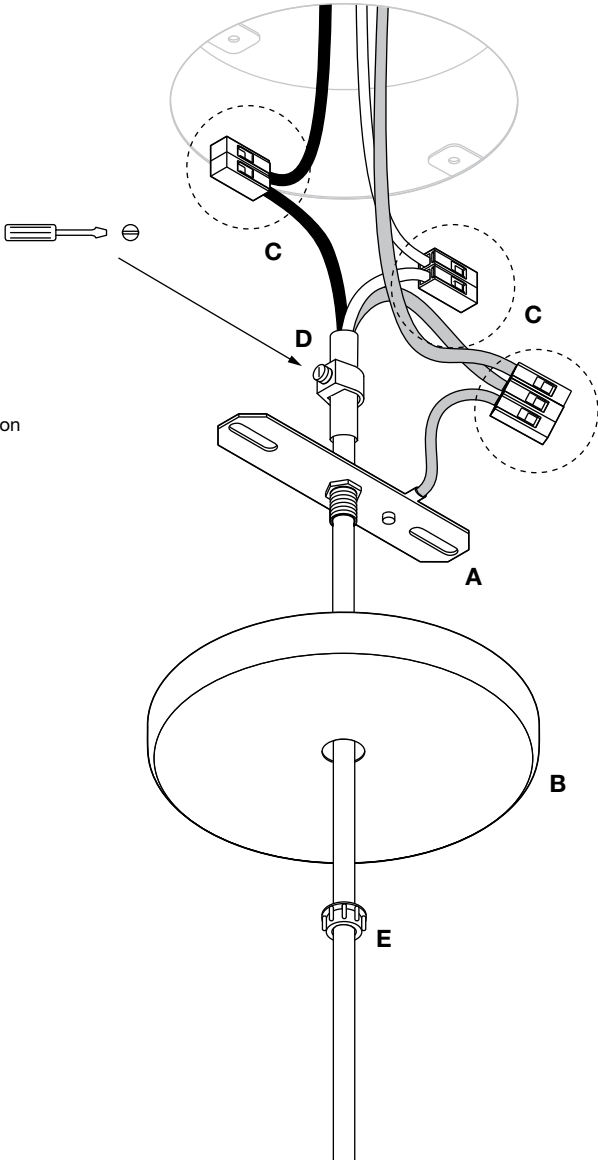

Live
Sous tension

Neutral
Neutre

Ground
Terre