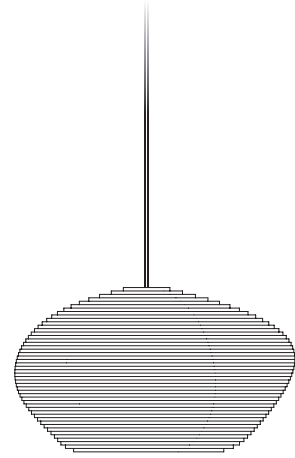

	North America	Europe
Lamping	Max 15W LED, E26, 120V	Max 15W LED, E27, 220V
Color temperature	2700K (recommended)	2700K (recommended)
Lumen output	Dependent on lamp	Dependent on lamp
Cord	Black, 6.5ft (16ft available) White, 6.5ft (16ft available)	Black fabric, 2m (5m available) White fabric, 2m (5m available)
Canopy	Black powder coated, Ø 4.5, H 3/8 (in)	Black powder coated, Ø 10, H 2.5 (cm)
Material	Recycled corrugated cardboard Corrugated cardboard	Recycled corrugated cardboard Corrugated cardboard
Size	Alki Ø 13, H 8 (in) Allyn Ø 14, H 13 (in) Denny Ø 14, H 25 (in) Madison Ø 22, H 14 (in)	Alki Ø 32, H 19 (cm) Allyn Ø 36, H 32 (cm) Denny Ø 32, H 19 (cm) Madison Ø 56, H 34 (cm)
Weight	1.1lbs 1.5lbs 2.2lbs 2.4lbs	0,5kg 0,5kg 1,0kg 1,1kg
Fire retardant	Yes	Yes
Country of origin	United States	The Netherlands
Certification		

scraplights®

Pebble Pendant Family

ALKI

ALLYN

DENNY

MADISON

SPECIFICATION CODE

Example: QTY 2 SCRAP - GP2006-B-WHT-6.5