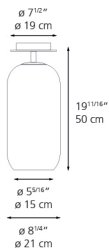

Materials

- Chrome metal canopy
- Diffuser in handblown glass

Features & Accessories

- Compatible with T10 LED Light Bulb

Dimensions

Packaging

2 Boxes

1 x 9-15/16" x 9-15/16" x 9-1/2" / 3.41 lbs - 25 cm x 25 cm x 26.5 cm / 1.545 kg

1 x 24-1/8" x 16-1/4" x 12-11/16" / 8.4 lbs - 61 cm x 41 cm x 32 cm / 3.81 kg

Light distribution

Diffused

Luminaire weight

7.81 lbs / 3.54 kg

Warranty