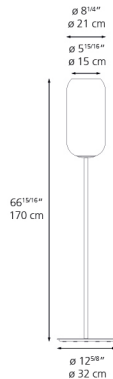

Lamp type	LED-T (Non Integrated) ONLY
Lamp	max 22W E26/A19
Lamp Included	No
Control type	DIMMABLE (On Cord)
Input Voltage	120V
Power consumption	22W
Ballast	N/A

Colors & Finishes

- Transparent (Diffuser)
- White (Gradient)
- Chrome (Stem & Base)

Materials

- Diffuser in handblown glass
- Stem & base in chrome metal

Features & Accessories

Dimensions

Light distribution

Diffused

Luminaire weight

23.92 lbs / 10.85 kg

Packaging

3 Boxes

1 x 63-7/8" x 7-3/16" x 5-5/8" / 5.73 lbs - 162 cm x 18 cm x 14 cm / 2.6 kg

1 x 24-1/8" x 16-1/4" x 12-11/16" / 8.4 lbs - 61 cm x 41 cm x 32 cm / 3.81 kg

1 x 20-3/16" x 19" x 2-5/8" / 16.78 lbs - 51 cm x 48 cm x 6.5 cm / 7.61 kg