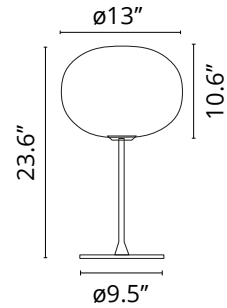

## Glo-Ball Table 1

Designed by Jasper Morrison, 1998

Halogen - 100W

Are you a professional and your project needs consulting and support?

[BOOK AN APPOINTMENT](#)

### Main specifications

EAN	8059607010990
Mounting	Table
Environments	Indoor dry location
Light Source Type	Bulb
Lamp category	Halogen
Lamp type	T
Lamp holders	E26
Number of heads	1
Power (W)	100

### Physical

Color	Silver
Cord length (in)	75
Net weight (lb)	15.1
Package volume (in)	7842.46
IP internal	20