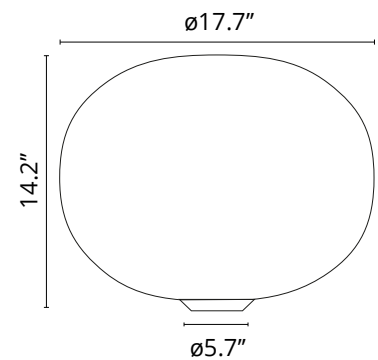

EAN	8059607011034
Mounting	Table
Environments	Indoor dry location
Light Source Type	Bulb
Lamp category	Halogen
Lamp type	T
Lamp holders	E26
Number of heads	1
Power (W)	150

Physical

Color	White
Cord length (in)	75
Net weight (lb)	8.89
Package volume (in)	8077.65
IP internal	20