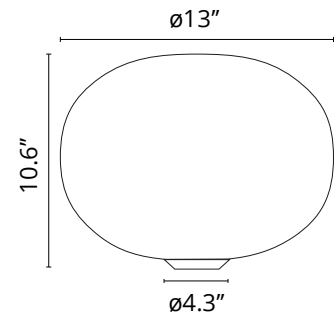

### Main specifications

EAN	8059607011010
Mounting	Table
Environments	Indoor dry location
Light Source Type	Bulb
Lamp category	Halogen
Lamp type	T
Lamp holders	E26
Number of heads	1
Power (W)	100

### Physical

Color	White
Cord length (in)	75
Net weight (lb)	5.95
Package volume (in)	4218.26
IP internal	20