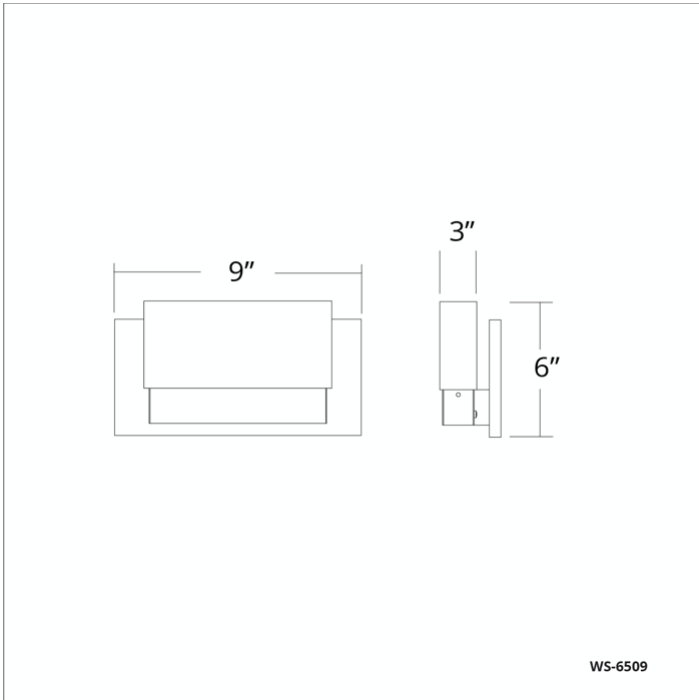

REPLACEMENT PARTS

RPL-GLA-6509-01 - Glass

Model & Size	Color Temp	Finish	LED Watts	LED Lumens	Delivered Lumens
WS-6509 9"	3000K	CH Chrome	14W	1230	525

Example: **WS-6509-CH**

For custom requests please contact customs@modernforms.com