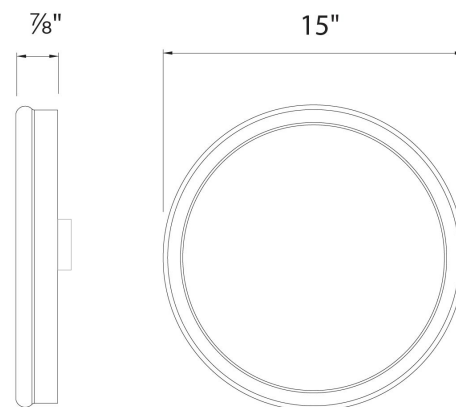

FINISHES

LINE DRAWING