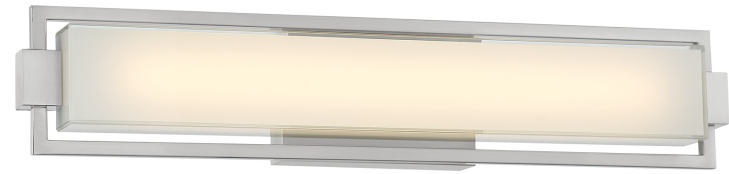

Item # P5352-1-084-L	UPC Code: 844349031093
Product Family Name: Opening Act	Finish: Brushed Nickel
Category: VANITIES	Category Type: LED Bath
Certification 4006873	
Patents:	
Notes:	

Image File Name: **P5352-1-084-L.jpg**

MEASUREMENTS

Width: 24	Length: 4.75	Height: 4.75	Extension: 3.25
Height Adjustable: No	Min Overall Height:	Max Overall Height:	Slope: No
Wire Length: 7	Chain Length:	Safety Cable Included: No	Net Weight: 5.8
Canopy Width:	Canopy Height:	Canopy Length:	Center to Bottom: 2.38
Backplate Width: 6.75	Backplate Height: 4.75	Center to Top: 2.38	

No. of Bulbs: 1	Light Type: Z21 LED			
Max Bulb Wattage: 22	Socket: Y20 LED MODULE			
Dimmable: Yes	Ballast:	Rated Life Hours: 30000	Photocell Included: No	Bulb/LED Included: Y
Bulb/LED Included: Yes	Color Temp.: 3000	CRI: 92	Initial Lumens: 2564.9	Delivered Lumens: 1811.9

SHIPPING

Description: CLEAR OUTSIDE W/ SCREEN WHITE INSIDE	Material: GLASS
Part No.: PG5352-1	Quantity: 1
Width: 3.15	Height: 1.97
	Length: 21.5

Carton Width: 7.5	Carton Height: 5.88	Carton Length: 26.75
Carton Weight: 6.78	Carton Cubic Feet: 0.683	Small Package Shippable: Yes
Master Pack Width:	Master Pack Height:	Master Pack Length:
Master Pack Weight:	Master Cubic Feet:	Multi-Pack: 1
		Master Pack: 1