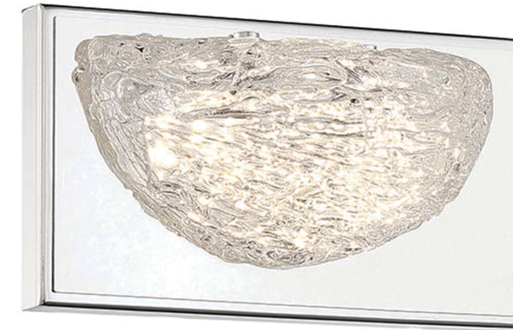

Item # <b>P5441-077-L</b>	UPC Code: <b>844349032267</b>
Product Family Name: <b>Modern Ice</b>	Finish: <b>Chrome</b>
Category: <b>BATH</b>	Category Type: <b>LED Bath</b>
Certification <b>4006873</b>	
Patents:	
Notes:	

Image File Name: P5441-077-L.jpg

## MEASUREMENTS

Width: <b>8.25</b>	Length: <b>4.5</b>	Height: <b>4.5</b>	Extension: <b>3.25</b>
Height Adjustable: <b>No</b>	Min Overall Height: <b>No</b>	Max Overall Height: <b>No</b>	Slope: <b>No</b>
Wire Length: <b>L01 7"</b>	Chain Length:	Safety Cable Included: <b>No</b>	Net Weight: <b>2.45</b>
Canopy Width:	Canopy Height:	Canopy Length:	Center to Bottom: <b>2.25</b>
Backplate Width: <b>6.19</b>	Backplate Height: <b>4.5</b>	Center to Top: <b>2.25</b>	