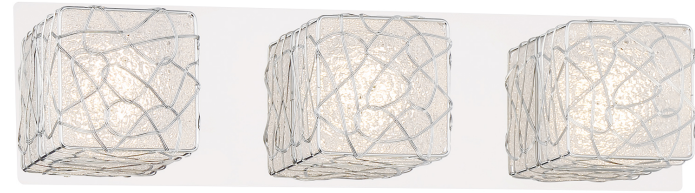

Item # P5293-077-L	UPC Code: 844349030553
Product Family Name: Livewire	Finish: Chrome Finish
Category: BATH	Category Type: Bath
Certification 5013609	
Patents:	
Notes:	

Image File Name: **P5293-077-L.jpg**

MEASUREMENTS

Width: 20.08	Length: 5.12	Height: 3.02	Extension: 3.02
Height Adjustable: No	Min Overall Height: No	Max Overall Height: No	Slope: No
Wire Length: 7	Chain Length:	Safety Cable Included: No	Net Weight: 3.44
Canopy Width:	Canopy Height:	Canopy Length:	Center to Bottom: 2.56
Backplate Width: 18.5	Backplate Height: 4.33	Center to Top: 2.56	

No. of Bulbs: 3	Light Type: Z12 LED			
Max Bulb Wattage: 7	Socket: Y12 LED MODULE			
Dimmable: Yes	Ballast:	Rated Life Hours: 25000	Photocell Included: No	Bulb/LED Included: Y
Bulb/LED Included: Yes	Color Temp.: 3000	CRI: 96	Initial Lumens: 1682.1	Delivered Lumens: 989.6

Description: CHROME	Material: METAL + PLASTIC
Part No.: PC5293	Quantity: 3
Width: 3.94	Height: 3.94
	Length: 2.24

SHIPPING

Carton Width: 8.13	Carton Height: 5.38	Carton Length: 23.0
Carton Weight: 4.49	Carton Cubic Feet: 0.582	Small Package Shippable: Yes
Master Pack Width:	Master Pack Height:	Master Pack Length:
Master Pack Weight:	Master Cubic Feet:	Multi-Pack: 1
		Master Pack: 1