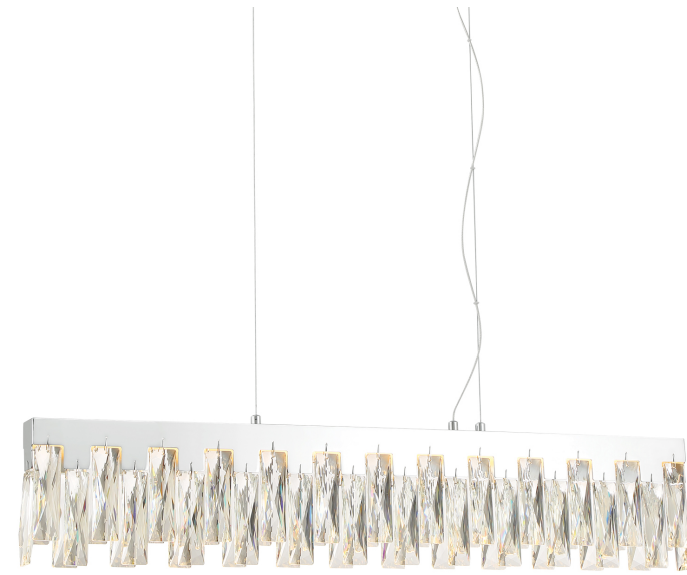

Item # P5333-077-L	UPC Code: 844349032618
Product Family Name: Curio	Finish: Chrome
Category: ISLAND LIGHTS	Category Type: Island Light
Certification 3057374	
Patents:	
Notes:	

Image File Name: **P5333-077-L.jpg**

MEASUREMENTS

Width: 32.25	Length: 6.88	Height: 2.25	Extension: 2.25
Height Adjustable: Yes	Min Overall Height: 13.0	Max Overall Height: 129.0	Slope: Yes
Wire Length: 7"	Chain Length:	Safety Cable Included: No	Net Weight: 12.92
Canopy Width: 13.0	Canopy Height: 1.63	Canopy Length: 4.75	Center to Bottom:
Backplate Width:	Backplate Height:	Center to Top:	

No. of Bulbs: 1	Light Type: Z48 27W LED			
Max Bulb Wattage: 27	Socket: Y46 27W LED MODULE			
Dimmable: Yes	Ballast:	Rated Life Hours: 30000	Photocell Included: No	Bulb/LED Included: Y
Bulb/LED Included: Yes	Color Temp.: 3000	CRI: 92	Initial Lumens: 2054.3	Delivered Lumens: 1347.3

SHIPPING

Description: CLEAR	Material: CRYSTAL
Part No.: PGC5330	Quantity: 52
Width: 1.14	Height: 0.59
	Length: 3.94

Carton Width: 11.5	Carton Height: 7.5	Carton Length: 35.75
Carton Weight: 15.64	Carton Cubic Feet: 1.784	Small Package Shippable: Yes
Master Pack Width:	Master Pack Height:	Master Pack Length:
Master Pack Weight:	Master Cubic Feet:	Multi-Pack: 1
		Master Pack: 1