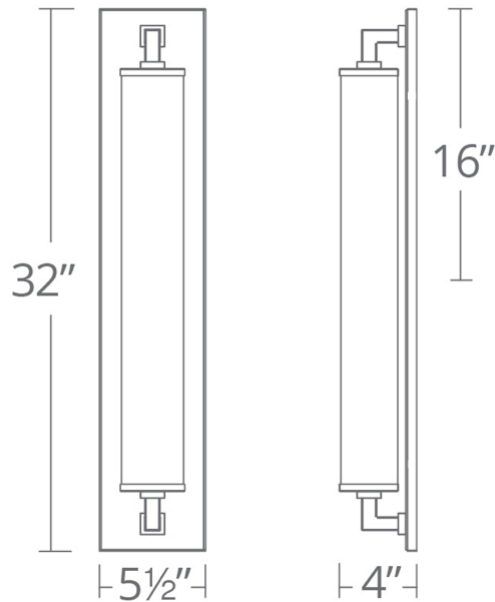

Project: _____

Location: _____

Fixture Type: _____

Catalog Number: _____

AVAILABLE FINISHES:

Gatsby

WS-53932

PRODUCT DESCRIPTION

REPLACEMENT PARTS

RPL-GLA-53932 - Glass

Model & Size	Color Temp	Finish	LED Watts	LED Lumens	Delivered Lumens
WS-53932 32"	3000K 3000K	AB Aged Brass PN Polished Nickel	25W 25W	2000 2000	1437 1437

Example: **WS-53932-PN**