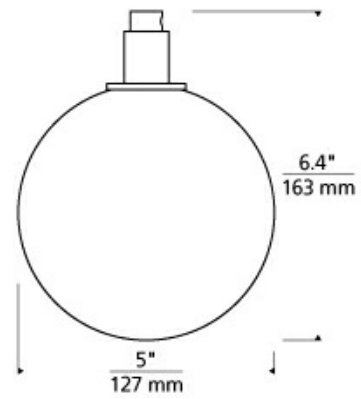

Aged Brass

LAMPING

Rated for up to (19) 5 watt MAX. E12 candelabra base lamps (Lamp Not Included), LED version includes (19) 120 volt 2 watt 160 delivered lumen (3278.3 total delivered lumens) 90 CRI 2700K E12 base LED vintage tubular lamps. Fixture provided with 10 feet of field-cutttable black cloth cord. Dimmable with most LED compatible ELV and TRIAC dimmers.

Aged Brass

ORDERING INFORMATION

700GMBMP SHAPE OR SIZE	COLOR	FINISH	LAMP
19 19-LITE CHANDELIER	C CLEAR	R AGED BRASS S SATIN NICKEL	NO LAMP -LED927 LED 90 CRI 2700K 120V (T20/T24)

700GMBMP _____

JOB NAME _____

NOTES _____

GAMBIT 19-LIGHT CHANDELIER

SPECIFICATIONS

HARDWARE MATERIAL	Metal
SHADE MATERIAL	Glass
NET WEIGHT	7.5 lbs
HEIGHT	6.4in
WIDTH	22.3in
LENGTH	25in
UP LIGHT / DOWN LIGHT / BOTH?	
WET LISTED	
DAMP LISTED	Yes
DRY LISTED	
MIN. HANGING HEIGHT	18.4in
MAX HANGING HEIGHT	126.4in
TOTAL CORD LENGTH	120in
TOTAL STEM LENGTH	
STEM QTY	
SLOPED CEILING ADAPTABLE?	Yes 35° Max
GENERAL LISTING	ETL Listed
INCLUDES	