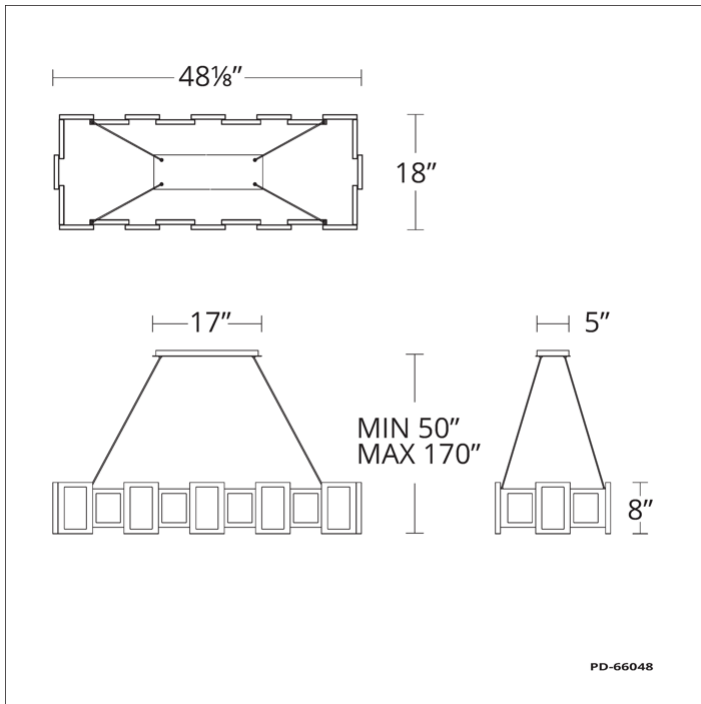

REPLACEMENT PARTS

- RPL-GLA-66028-S - Small Replacement Glass
- RPL-GLA-66028-L - Large Replacement Glass

| Model & Size | Color Temp | Finish | LED Watts | LED Lumens | Delivered Lumens |
|--------------|------------|---------------|-----------|------------|------------------|
| PD-66048 48" | 3000K | AB Aged Brass | 44.5W | 1936 | 1097 |